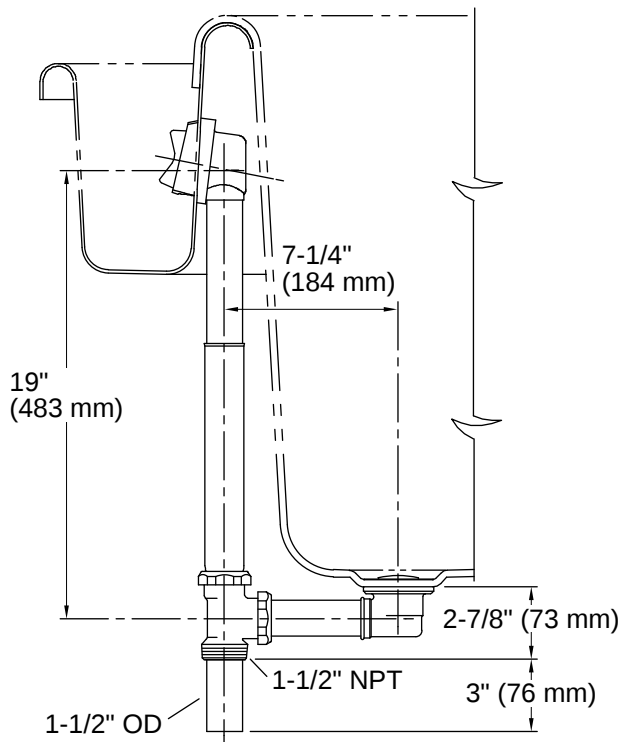

Through-the-Floor