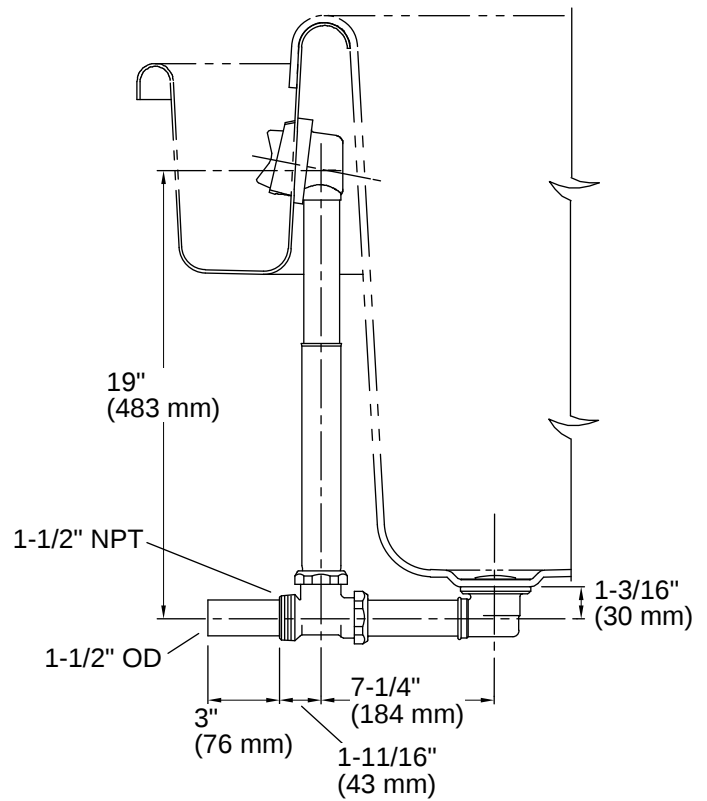

Above-the-Floor

Installation

- Above- or through-the-floor

Installation Notes

Install this product according to the installation instructions.