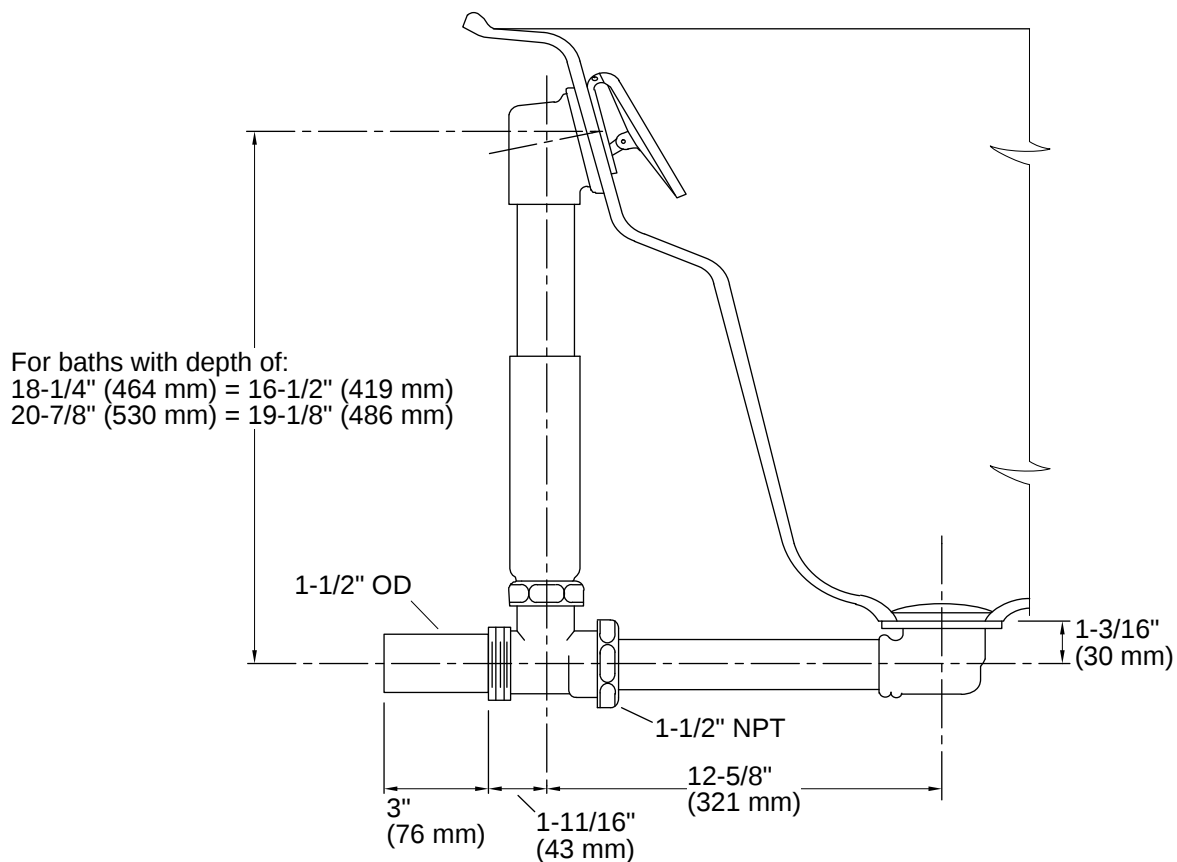

Installation Notes

Install this product according to the installation instructions.

ADA compliant when installed to the specific requirements of these regulations.