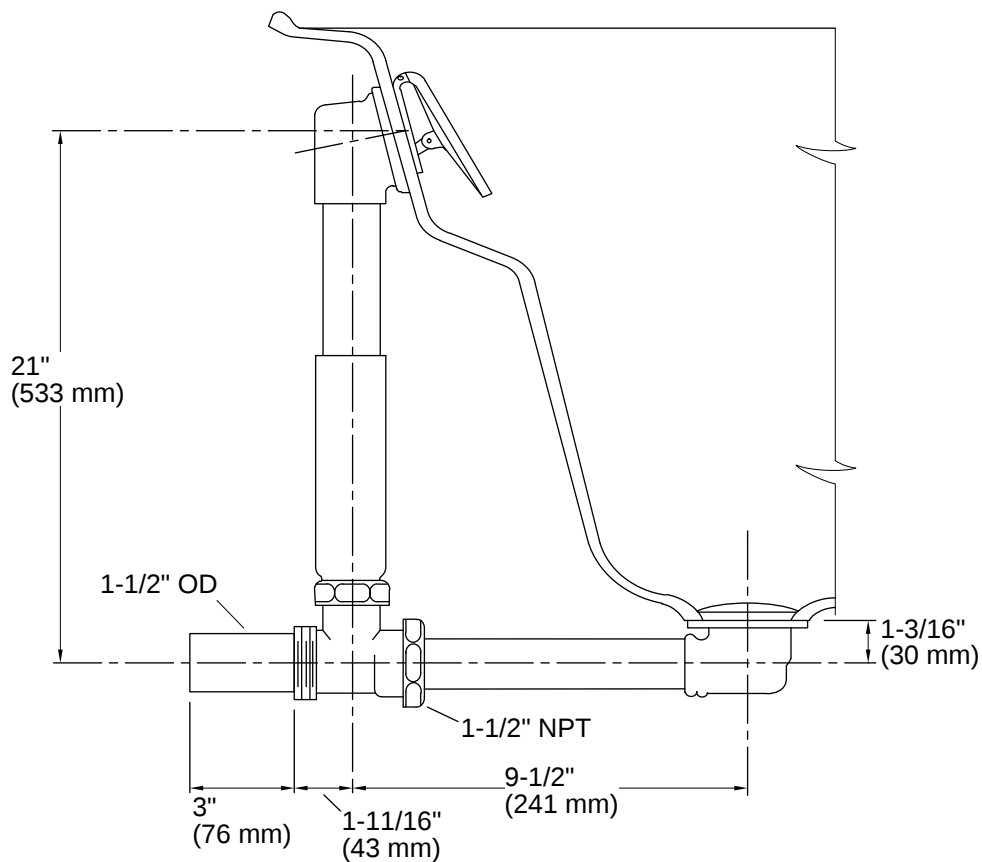

Installation Notes

Install this product according to the installation instructions.

ADA compliant when installed to the specific requirements of these regulations.