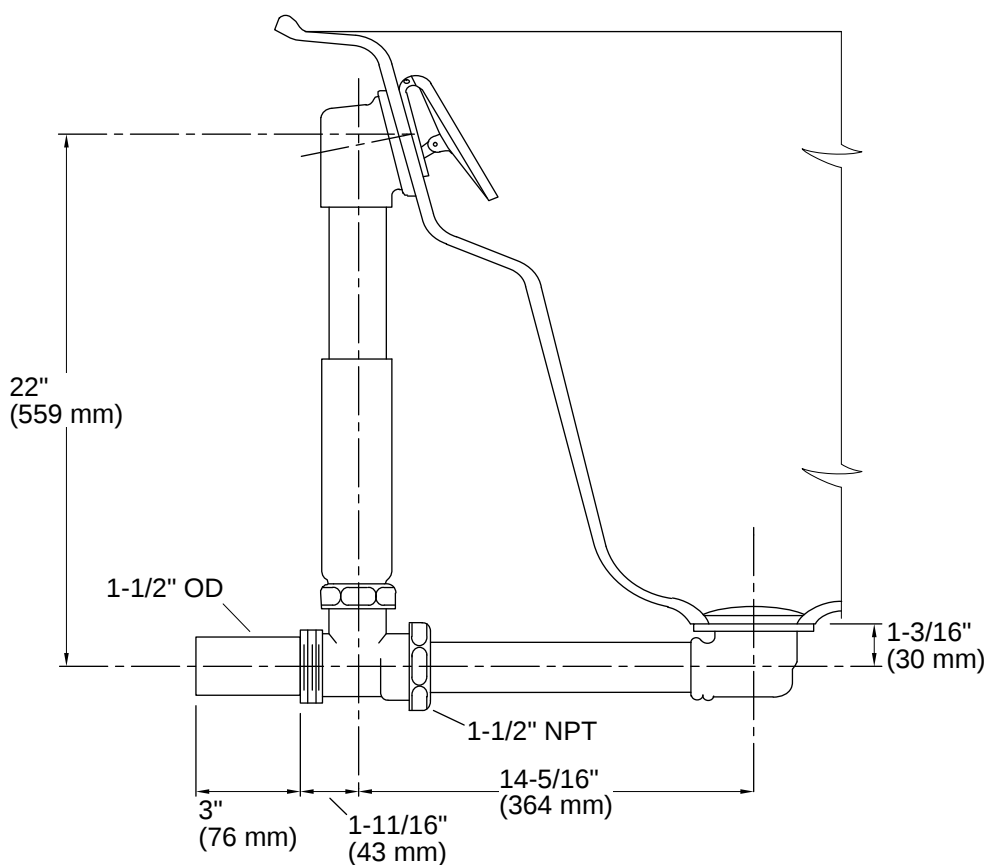

Installation Notes

Install this product according to the installation instructions.

ADA compliant when installed to the specific requirements of these regulations.