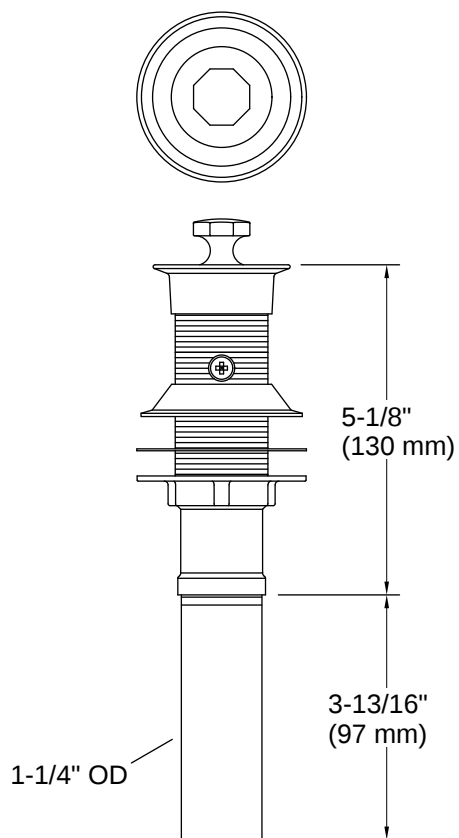

Installation Notes

Install this product according to the installation instructions.