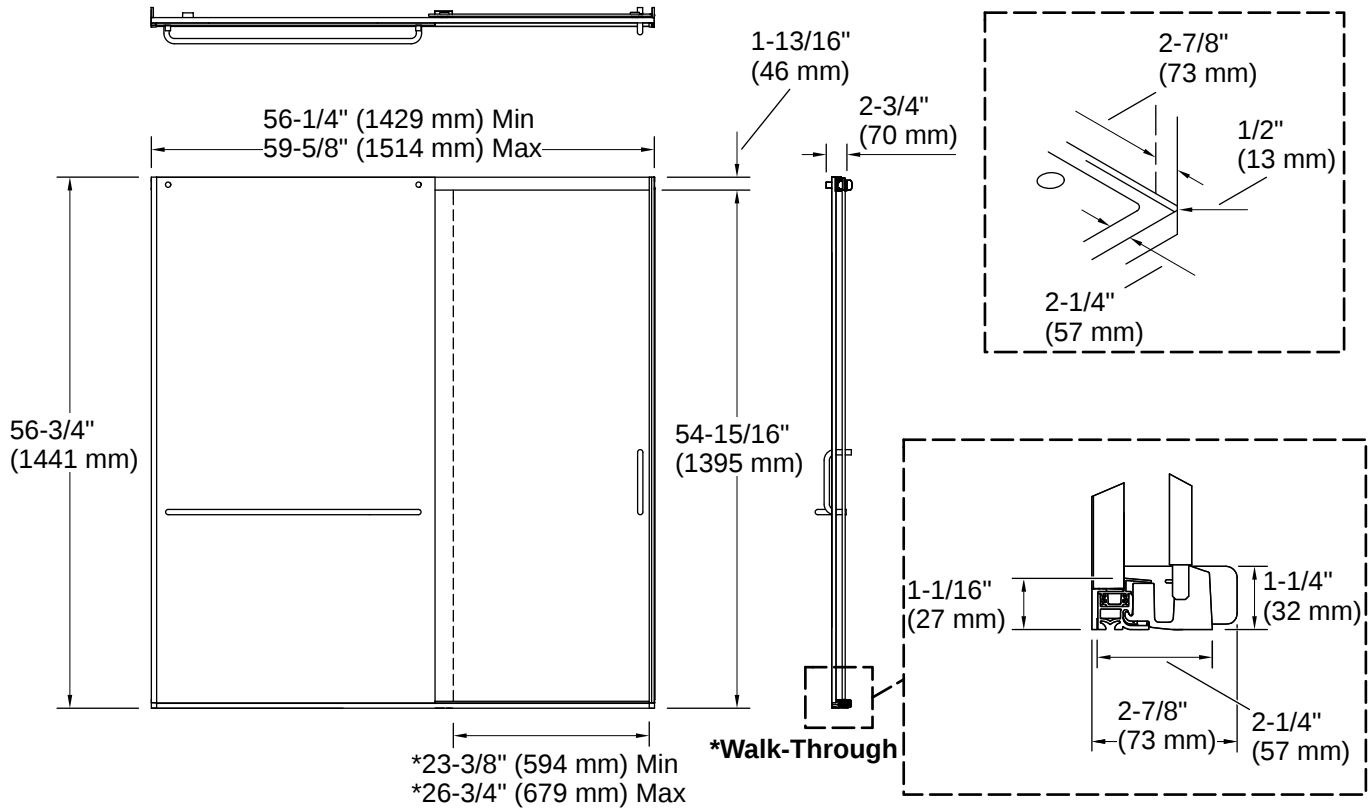

Elate® | K-707618-8L

Sliding bath door, 56-3/4" H x 56-1/4 - 59-5/8" W with heavy 5/16" thick Crystal Clear glass

Features

- Frameless design emphasizes glass and creates a sleek, minimalist look
- Vertical handle with inside knob on moving panel
- Gently-curved towel bar provides integrated storage on fixed panel
- Tempered glass ensures enhanced safety and durability
- CleanCoat®+ glass coating creates a hydrophobic barrier that repels water, soap scum, and residue, saving time and protecting shower doors 10 times longer than original CleanCoat. (Based on 2021 internal wear/abrasion testing using a microfiber cloth.)
- Smooth, easy-to-clean wall jambs
- Full-length moving panel seal provides excellent water containment
- Coordinates with other products in the Elate collection
- Shower door configuration consists of one sliding panel and one stationary panel

All product dimensions are nominal.

Base-To-Wall Radius - Maximum: 1/2" (13 mm)
Shower Ledge Minimum Flat: 2-1/4" (57 mm)
Shower Wall Minimum Flat: 2-7/8" (73 mm)
Weight: 101.64 lbs (46.1 kg)

Material

- Frameless, heavy 5/16" (8 mm) thick Crystal Clear tempered glass
 - Anodized aluminum prevents rust and corrosion
-

Warranty

See website for detailed warranty information.

KOHLER® Bath and Shower Doors Ten-Year Limited Warranty

Installation

- Fits opening widths 56-1/4" - 59-5/8" (1429 - 1514 mm)
- 3-3/8" (86 mm) width adjustment
- Out-of-plumb adjustability simplifies installation
- Door can be installed to open to the left or right to suit your bathroom layout
- For residential use only
- Not for use in hospitality

Installation Notes

Install this product according to the installation instructions.

The vertical opening should be a minimum of 60-1/8" (1527 mm) to allow for installation clearance.