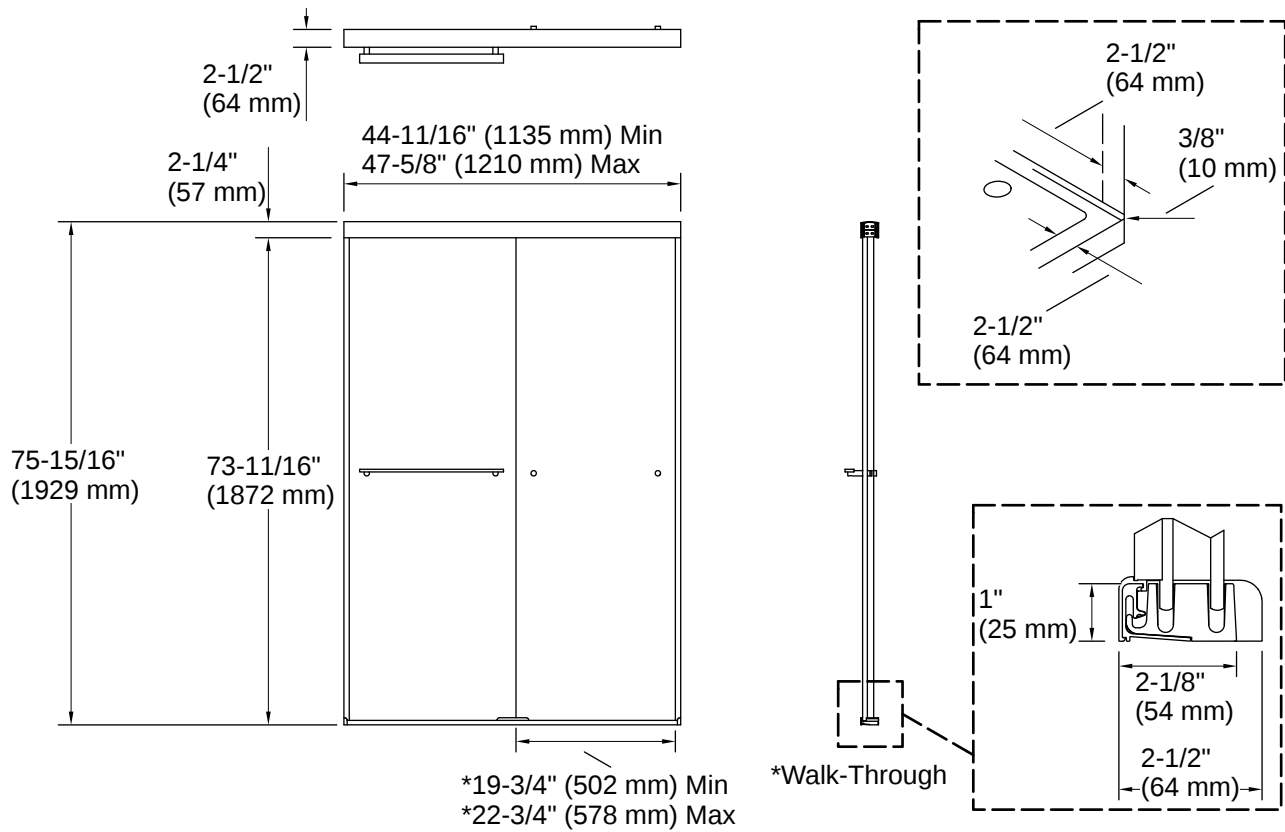

Installation

- Out-of-plumb adjustability simplifies installation
- Sliding shower door
- Not for use in hospitality
- For residential use only

Installation Notes

Install this product according to the installation instructions.

Wall jambs are made of clear plastic and may not cover existing shower door holes.

NOTICE: The vertical opening should be a minimum of 78-1/2" (1994 mm) to allow clearance for installing the top track over the wall jambs.

The vertical opening should be a minimum of 78-1/2" (1994 mm) to allow for installation clearance.