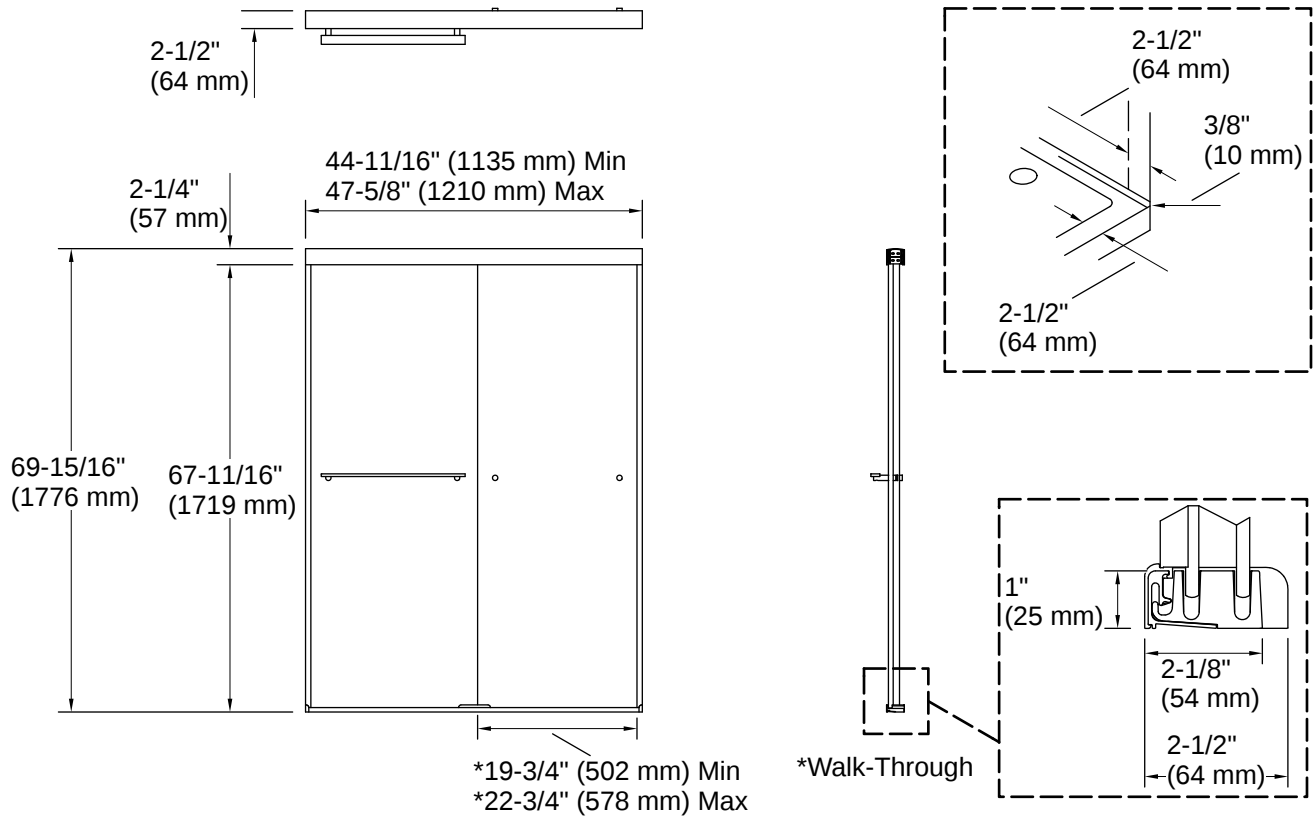

Installation

- Out-of-plumb adjustability simplifies installation
- Sliding shower door
- Not for use in hospitality
- For residential use only

Installation Notes

Install this product according to the installation instructions.

Wall jambs are made of clear plastic and may not cover existing shower door holes.

NOTICE: The vertical opening should be a minimum of 72-1/2" (1842 mm) to allow clearance for installing the top track over the wall jambs. The vertical opening should be a minimum of 72-1/2" (1842 mm) to allow for installation clearance.