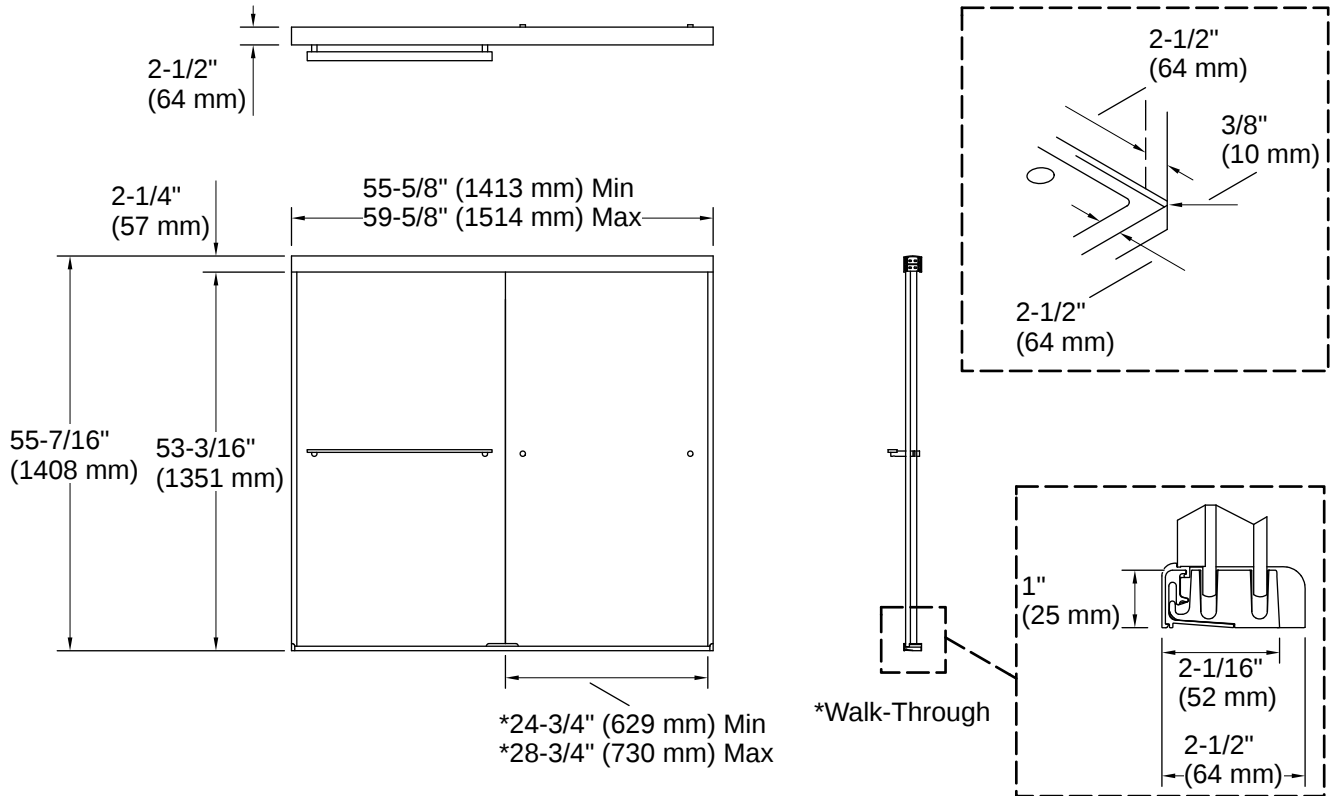

Installation

- Out-of-plumb adjustability simplifies installation
- Sliding bath door
- Not for use in hospitality

Installation Notes

Install this product according to the installation instructions.

Wall jambs are made of clear plastic and may not cover existing shower door holes.

NOTICE: The vertical opening should be a minimum of 58" (1473 mm) to allow clearance for installing the top track over the wall jambs. The vertical opening should be a minimum of 58" (1473 mm) to allow for installation clearance.