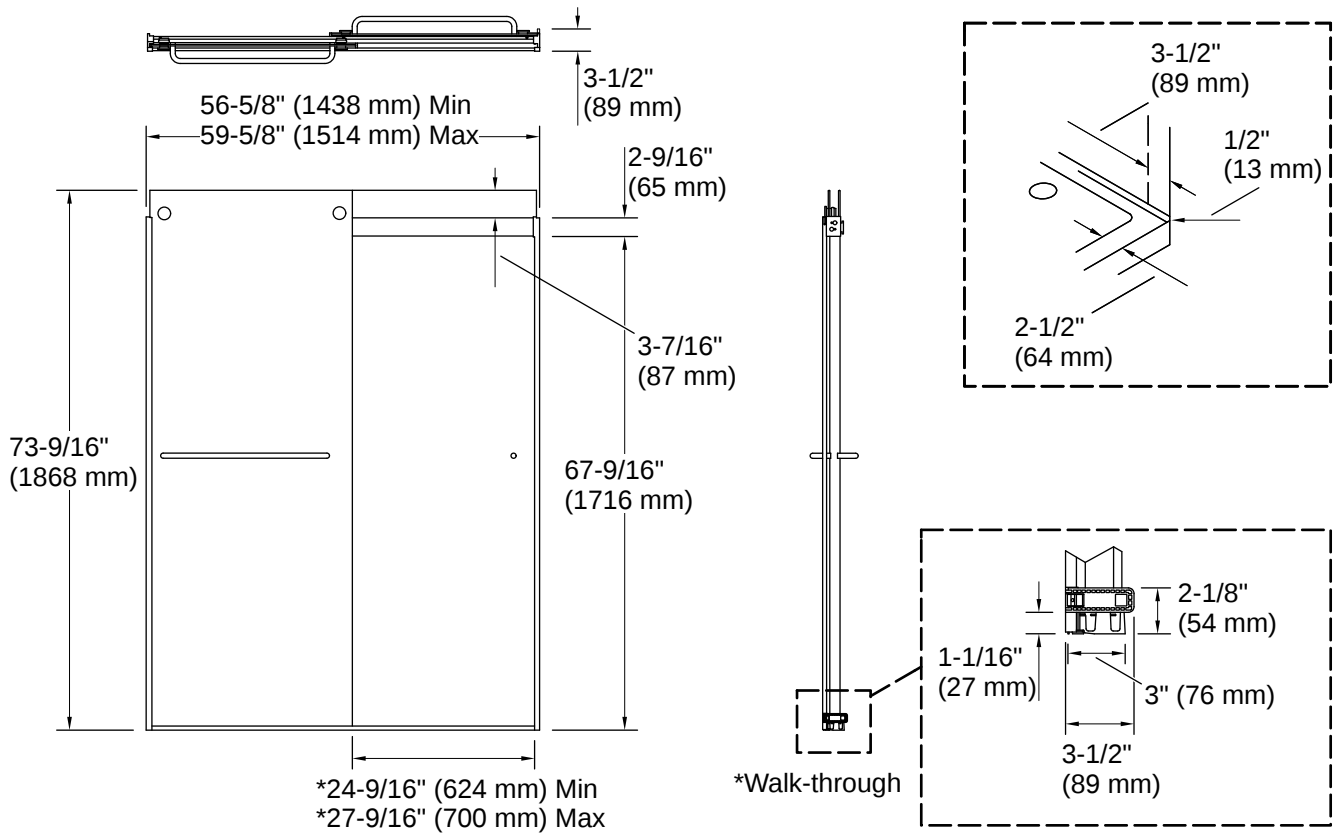

Installation

- Sliding shower door
- Not for use in hospitality

Installation Notes

Install this product according to the installation instructions.

If replacing a shower door, the narrow wall jamb design of this door may not cover the existing shower door holes. The vertical opening should be a minimum of 76-1/2" (1943 mm) to allow for installation clearance.