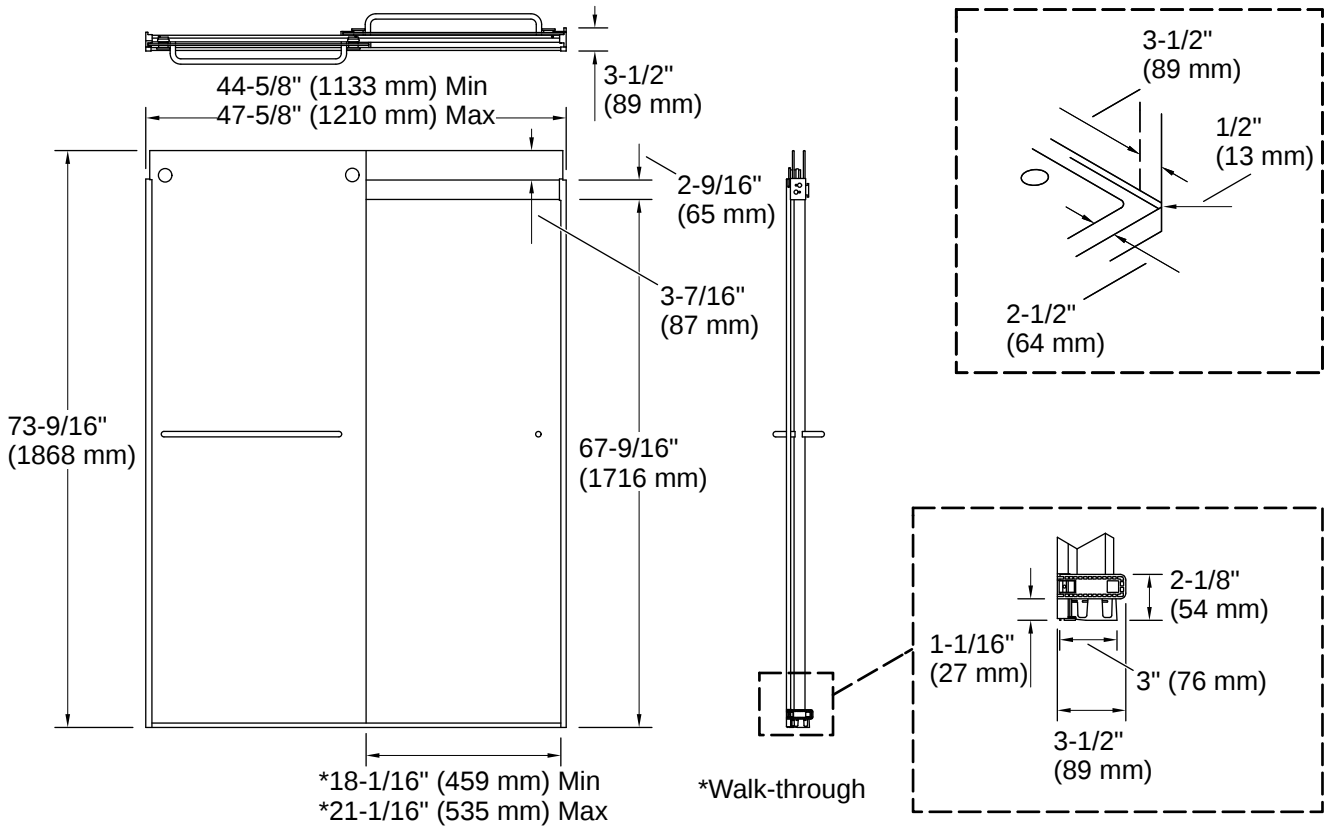

Installation

- Sliding shower door
- Not for use in hospitality

Installation Notes

Install this product according to the installation instructions.

If replacing a shower door, the narrow wall jamb design of this door may not cover the existing shower door holes. The vertical opening should be a minimum of 76-1/2" (1943 mm) to allow for installation clearance.