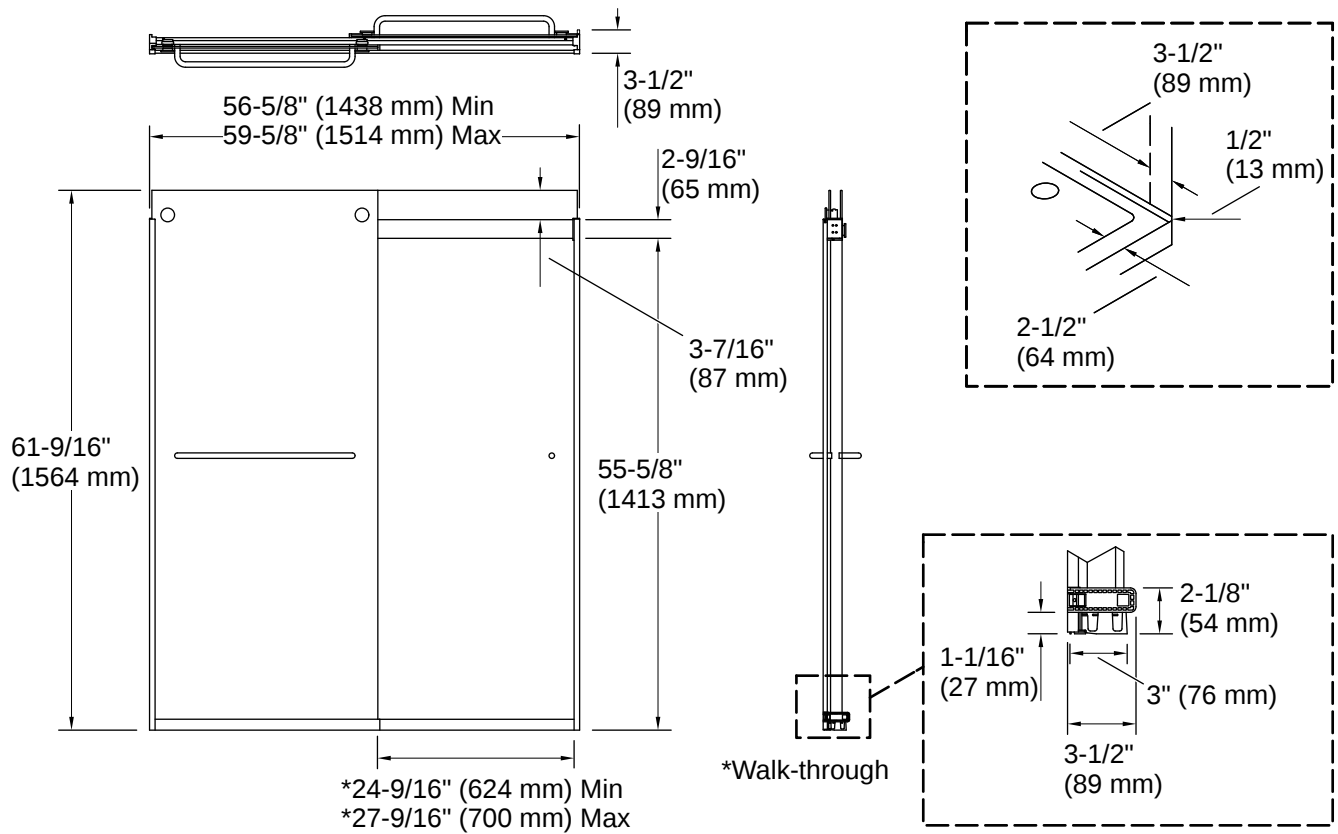

Installation

- Sliding bath door
- Not for use in hospitality

Installation Notes

Install this product according to the installation instructions.

If replacing a shower door, the narrow wall jamb design of this door may not cover the existing shower door holes. The vertical opening should be a minimum of 64-1/2" (1638 mm) to allow for installation clearance.