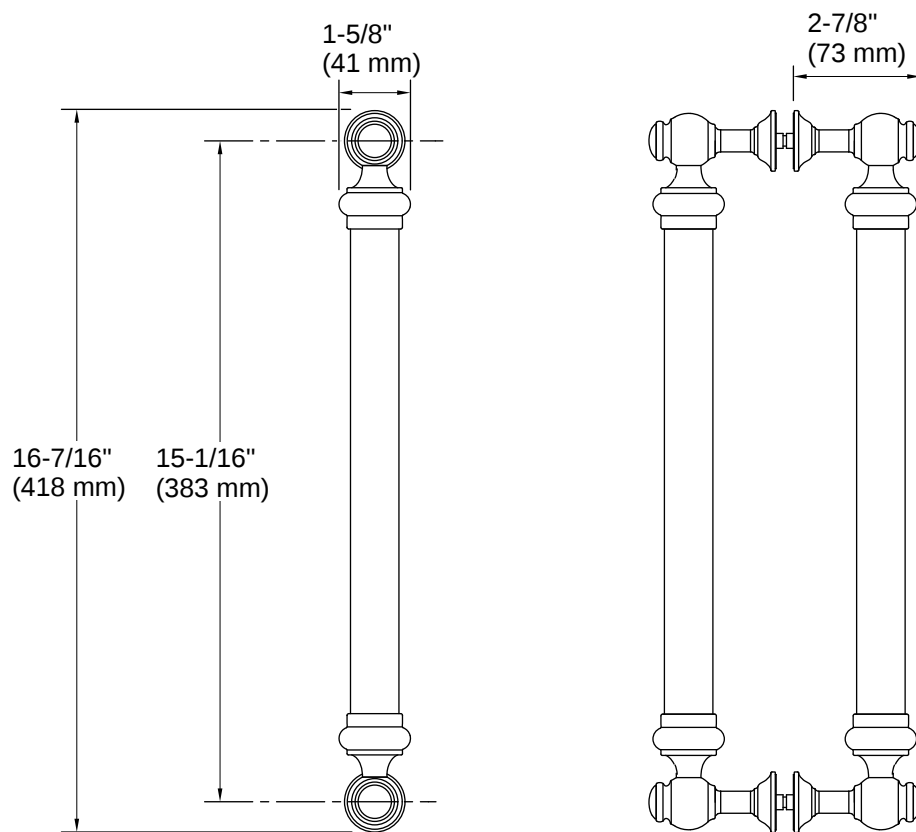

Artifacts® | K-701728

16-7/16" back-to-back shower door handles

Features

- Back-to-back 16-7/16" (418 mm) vertical handles
- Double handle opens door from the inside and outside of the shower
- Works with 5/16" (8 mm), 3/8" (10 mm), and 1/2" (12 mm) thick glass
- Coordinates with other products in the Artifacts collection

KOHLER® One-Year Limited Warranty

Installation

- Requires two 12 mm mounting holes spaced 15-1/16" (383 mm) apart vertically

Installation Notes

Install this product according to the installation instructions.

Requires two .472 ±.016" [12+.4 mm] holes spaced 15-1/16" apart vertically.