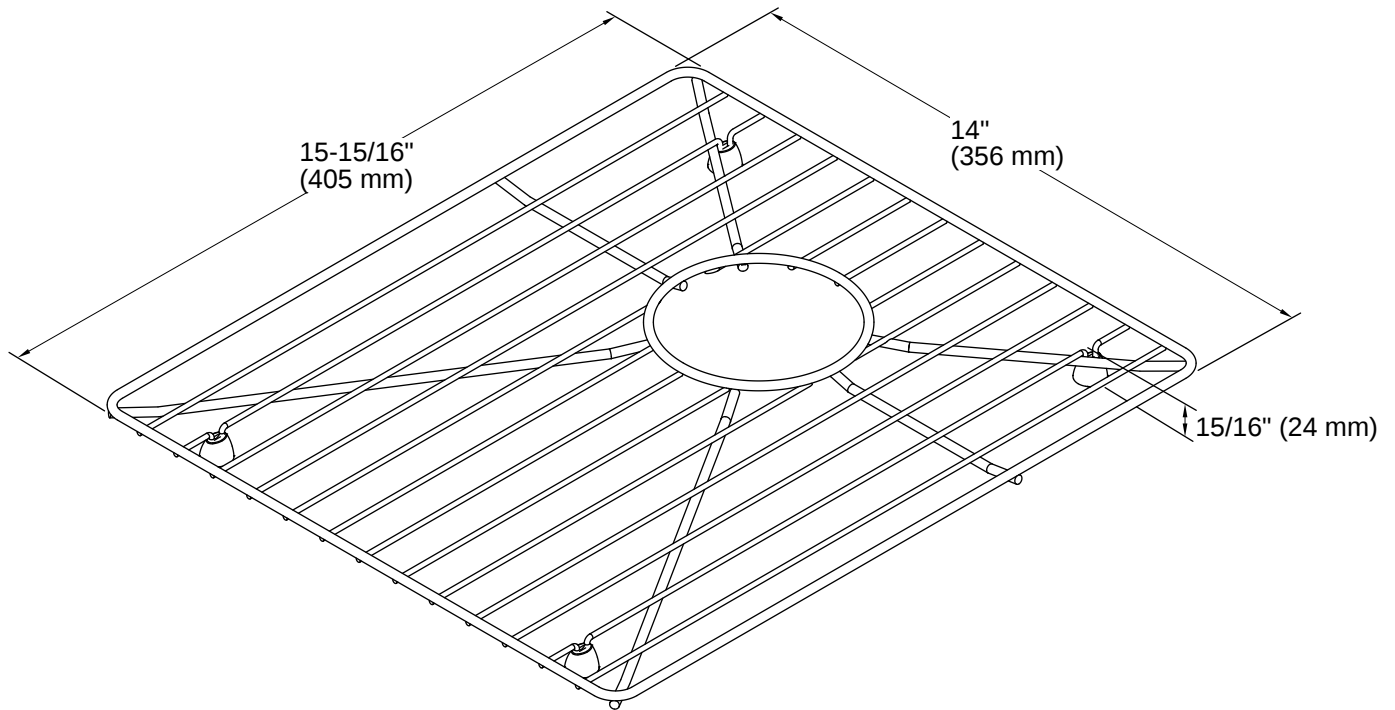

Installation Notes

Install this product according to the installation instructions.