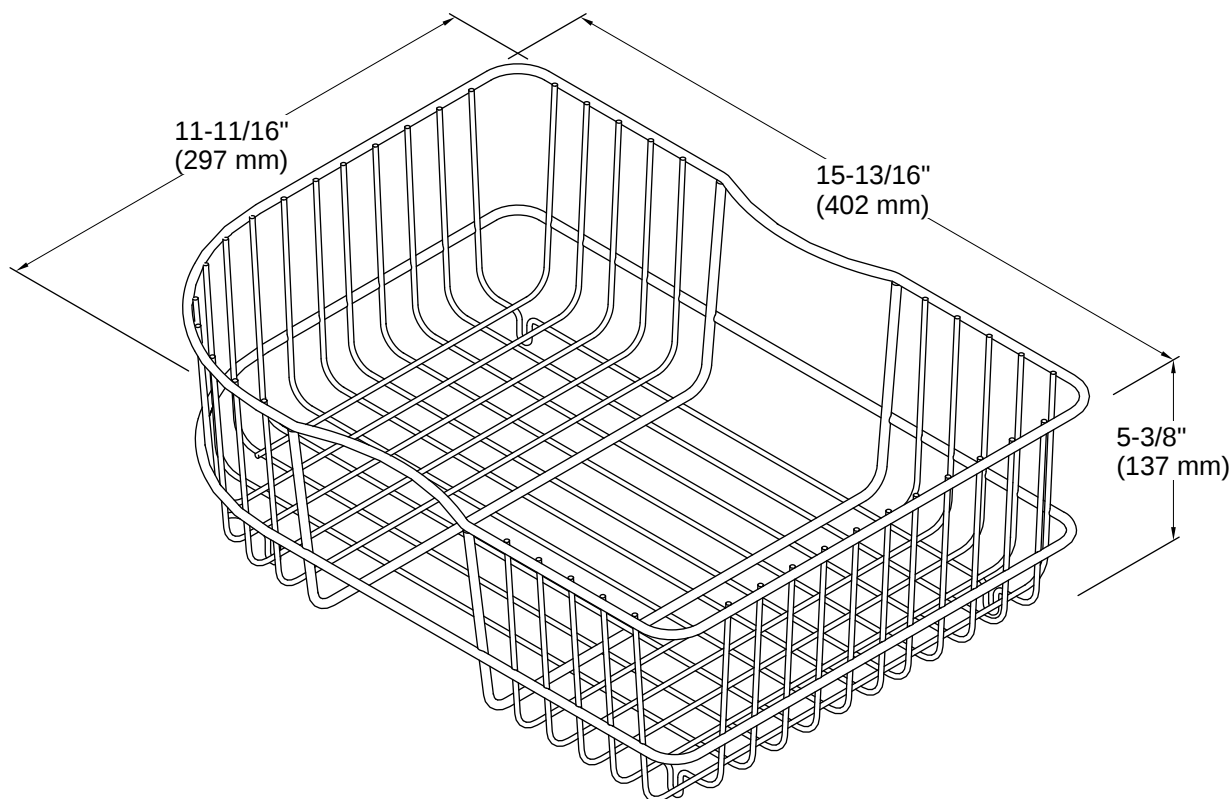

Installation Notes

Install this product according to the installation instructions.