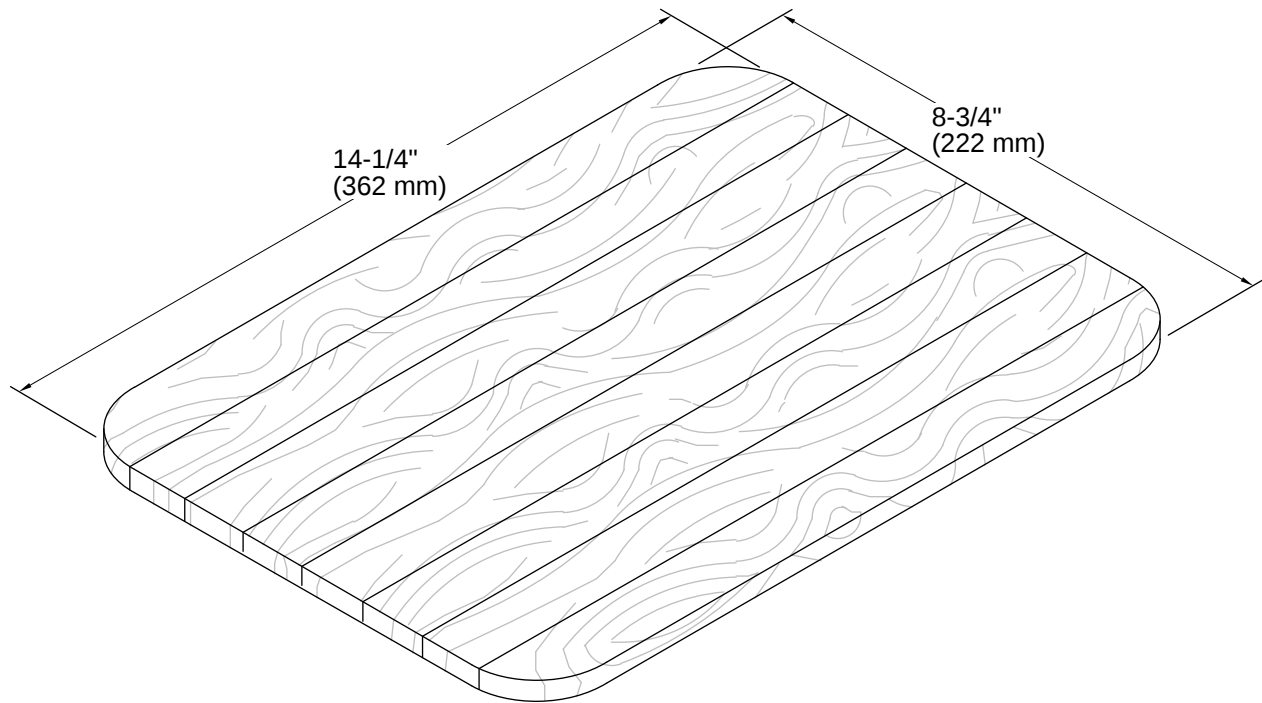

Installation Notes

Install this product according to the installation instructions.