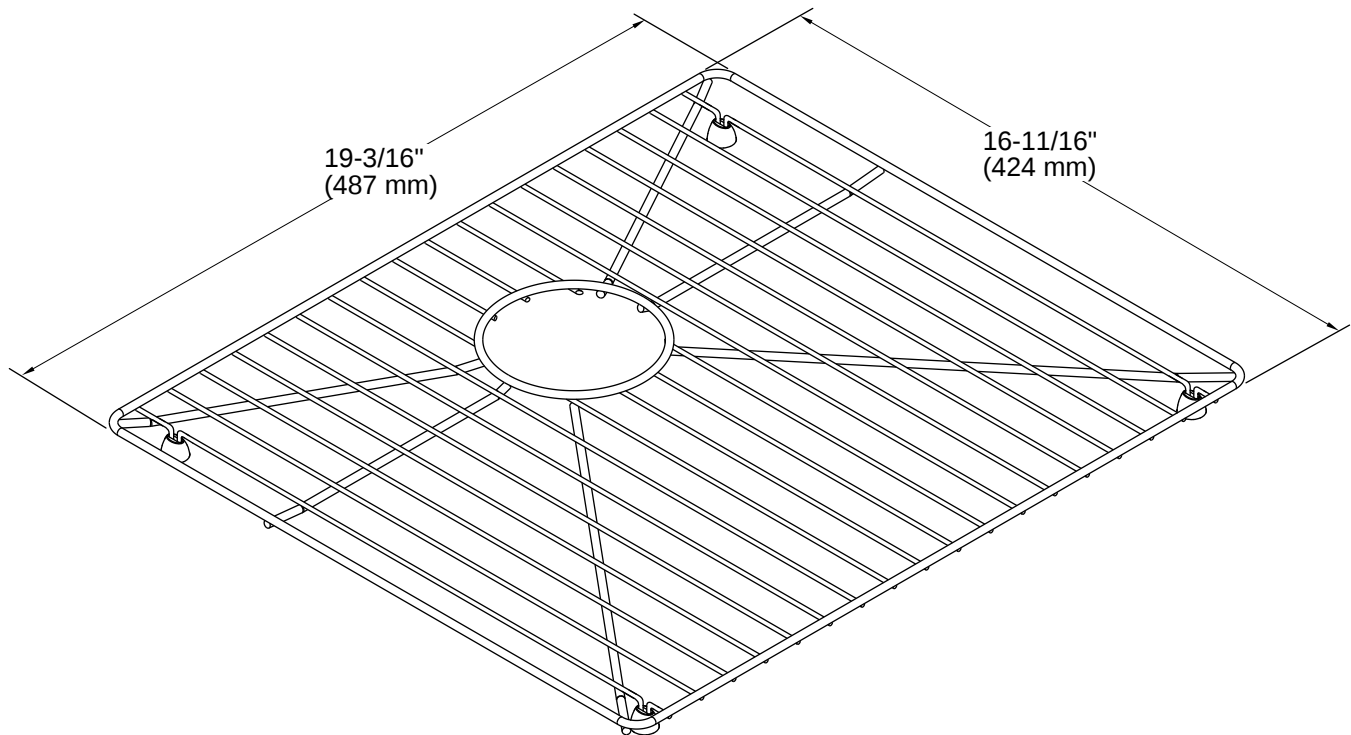

Installation Notes

Install this product according to the installation instructions.