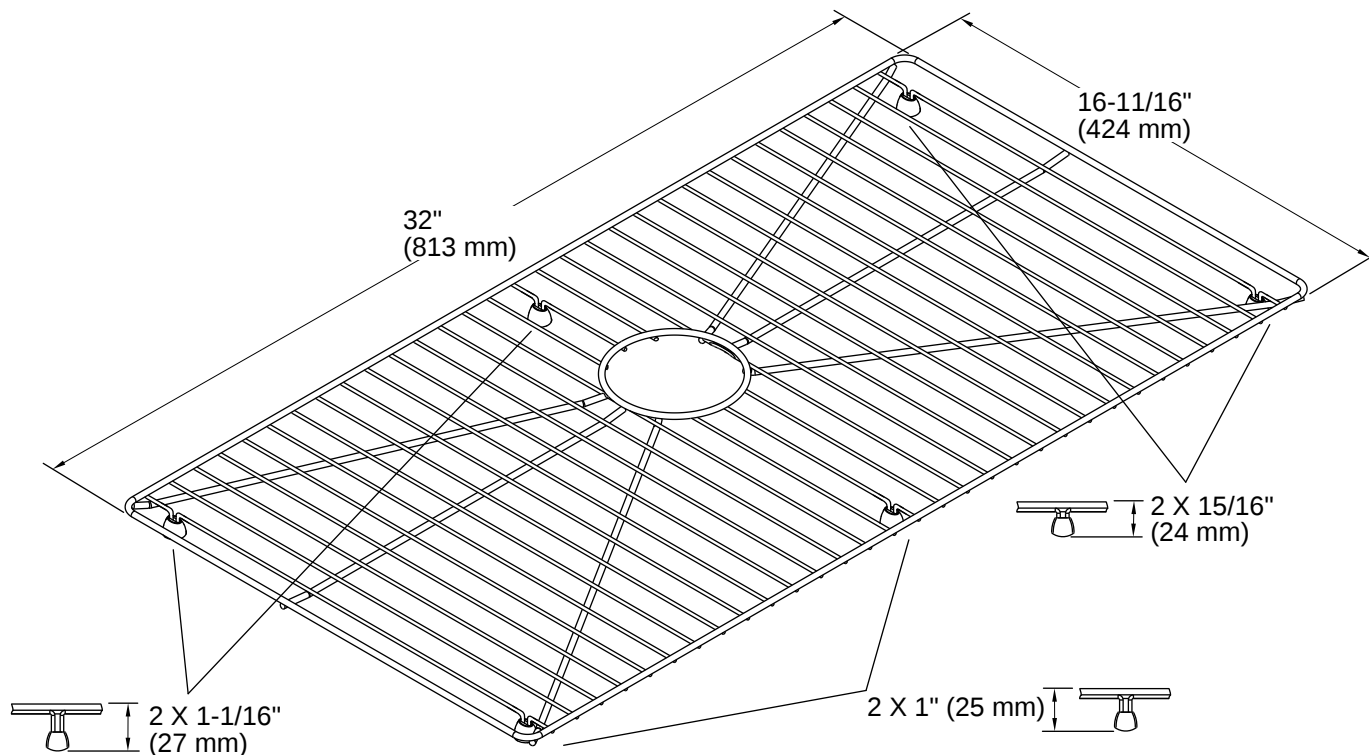

Installation Notes

Install this product according to the installation instructions.