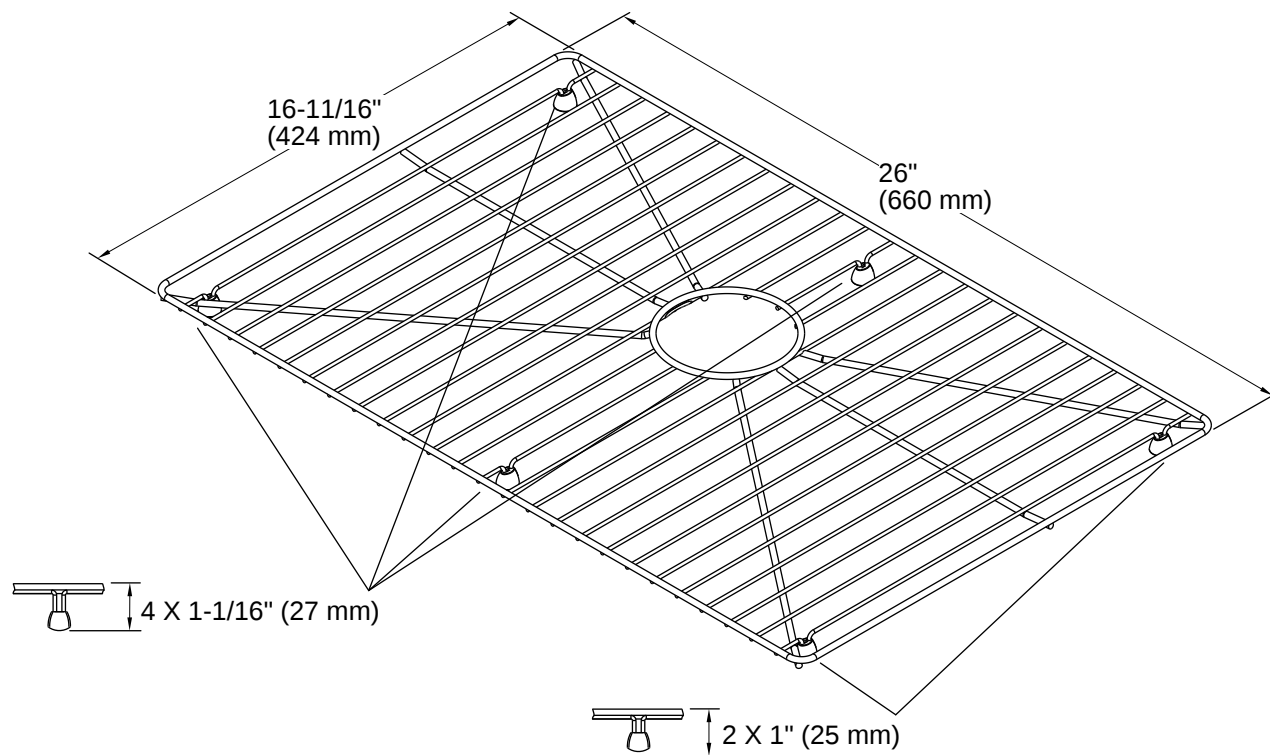

Installation Notes

Install this product according to the installation instructions.