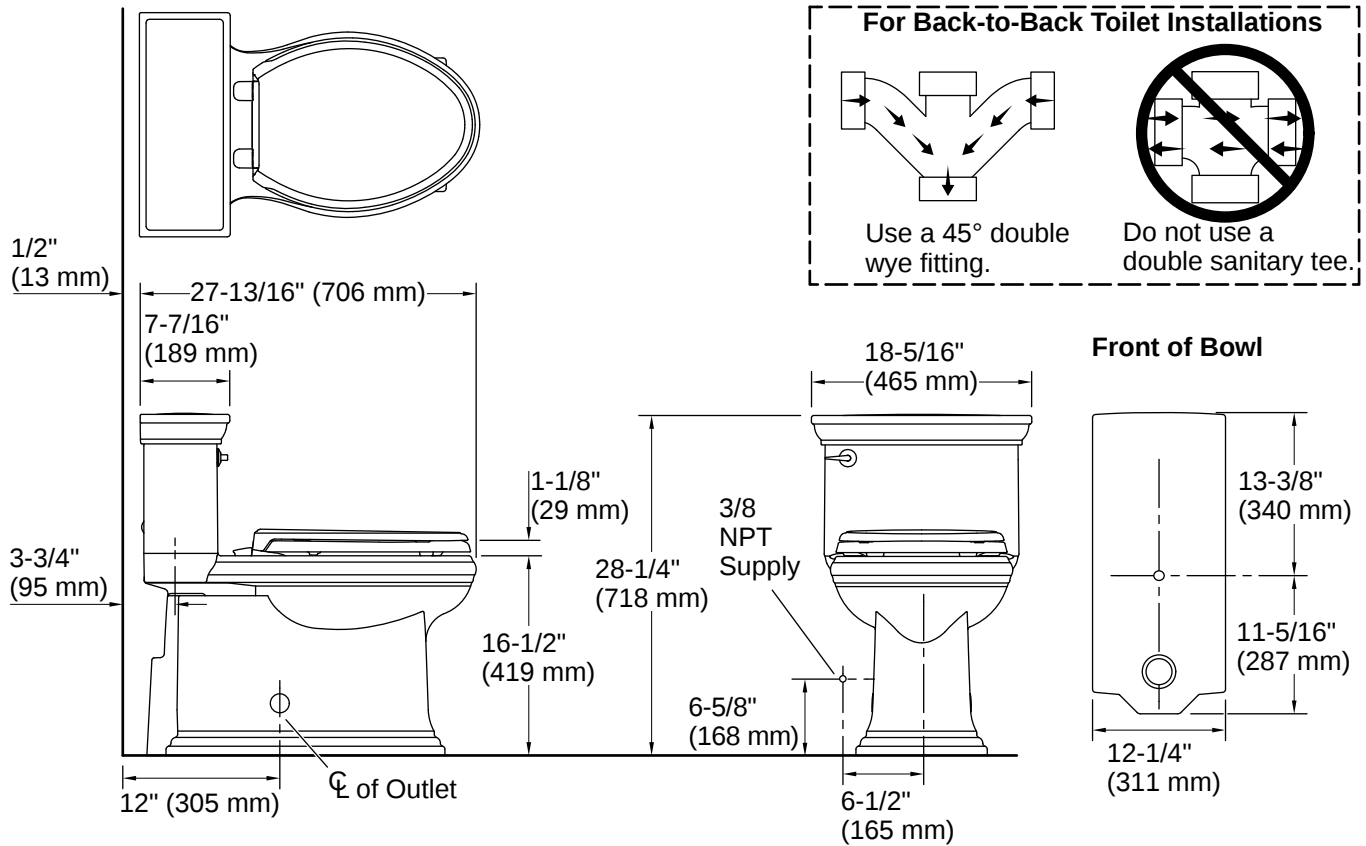

ASME A112.19.2/CSA B45.1
 DOE - Energy Policy Act 1992
 EPA WaterSense®
 California Energy Commission (CEC)
 ADA
 ICC/ANSI A117.1
 CSA B651
 OBC

Technical Information

Rough-in:	Standard 12" (305mm)
Flush Type:	AquaPiston
Flush Rate:	1.28 gpf (4.8 lpf)
Bowl Shape:	Elongated
Seat-Mounting Holes:	5-1/2" (140 mm)
Waste Outlet:	Floor
Trapway Size:	2-1/8" (54 mm)
Trapway Type:	Skirted
Water Surface Size:	9-5/8" x 7-3/8" (244 mm x 187 mm)
Rim to Water Surface:	5-3/8" (137 mm)

Recommended Products/Accessories

- 1023457 Toilet Wax Ring And Hardware Kit
- 1265114 12" Toilet Supply Line
- K-23726 Drain treatment
- K-9167-L Trip lever
- K-4108 Elongated bidet toilet seat with remote control
- K-5381 14" rough-in full skirt trap and attachment system
- K-5383 10" rough-in full skirt trap and attachment system

Warranty

See website for detailed warranty information.

KOHLER® Toilets and Seats Limited Warranty

Installation

- Supply line sold separately
- Standard 12" (305 mm) rough-in
- 10" and 14" (254 mm and 356 mm) rough-in kits also available

Installation Notes

Install this product according to the installation instructions.

For back-to-back toilet installations: Use only a 45° double wye fitting.

Product dimensions are nominal and may vary per ASME A112.19.2 tolerances.