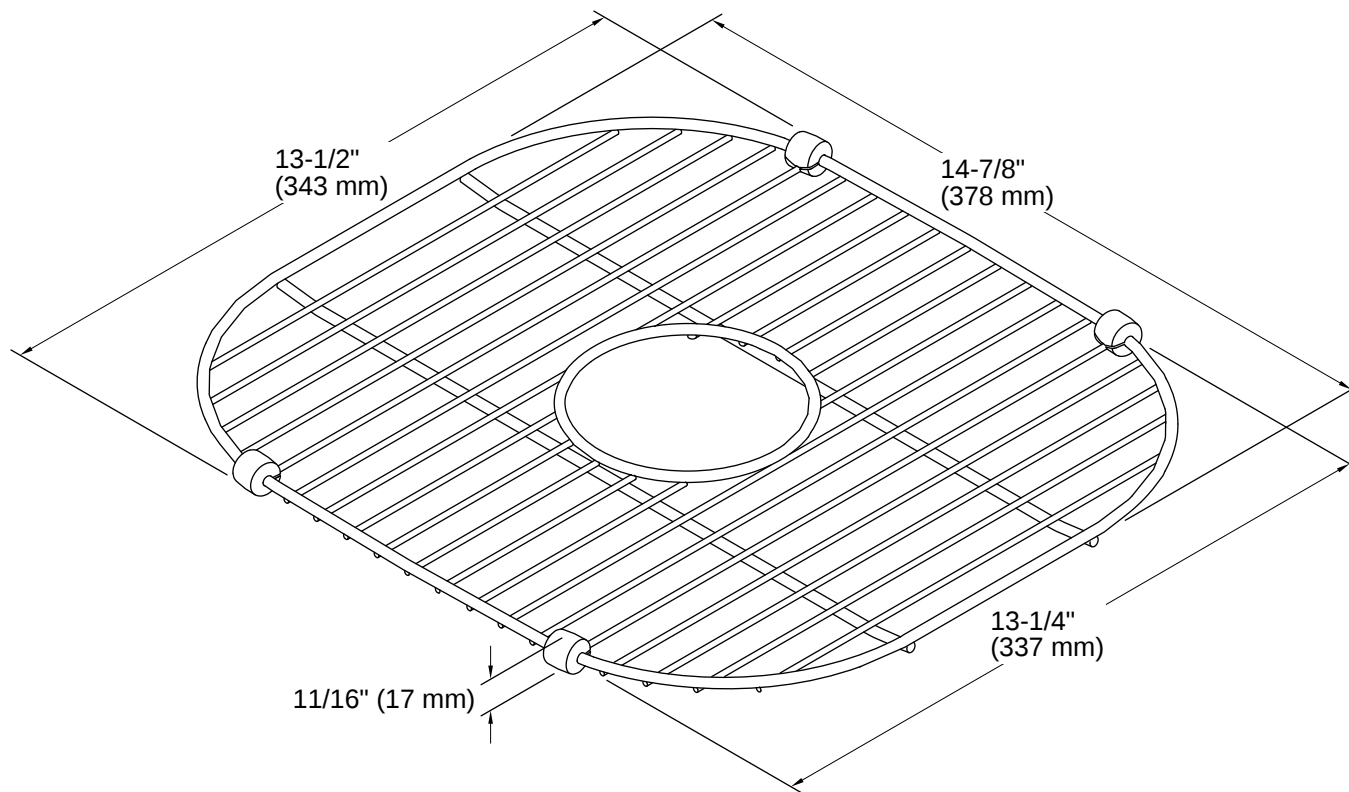

Installation Notes

Install this product according to the installation instructions.