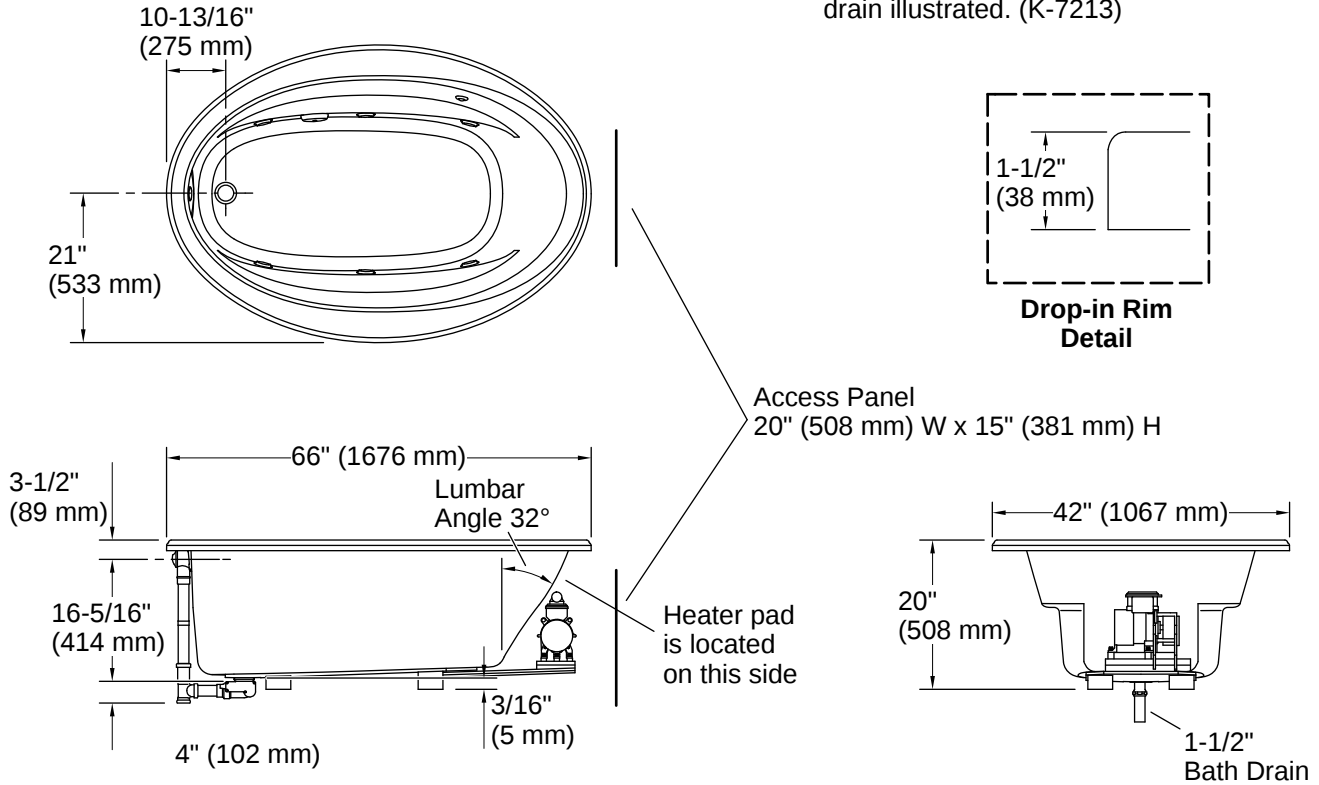

THE BOLD LOOK
OF **KOHLER**

Codes/Standards

ASME A112.19.7/CSA B45.10
CSA B45.5/IAPMO Z124
UL 1795
UL Listed

Technical Information

All product dimensions are nominal.

Drain Location:	Reversible
Drain Hole Diameter:	2-1/2" (64 mm)
Basin Area, Bottom:	48-5/8" x 24-1/2" (1235 mm x 622 mm)
Basin Area, Top:	60" x 32-3/16" (1523 mm x 818 mm)
Water Depth:	14-5/16" (364 mm)
Water Capacity:	70 gal (265 L)
Minimum Floor Load:	34 lbs/ft ²

For the most current specification sheet, go to www.kohler.com USA or www.kohler.ca Canada.

4-15-2026 4:33 - US-CA

No change in measurements if connected with drain illustrated. (K-7213)

Installation

- Reversible drain
- Drop-in or undermount
- Smooth backside for easy handling and mounting of drain and overflow

Installation Notes

Install this product according to the installation instructions.

Measure your actual product for rough-in details.

The hot water supply should be 70% of the capacity of the bath or greater. Installations will vary.