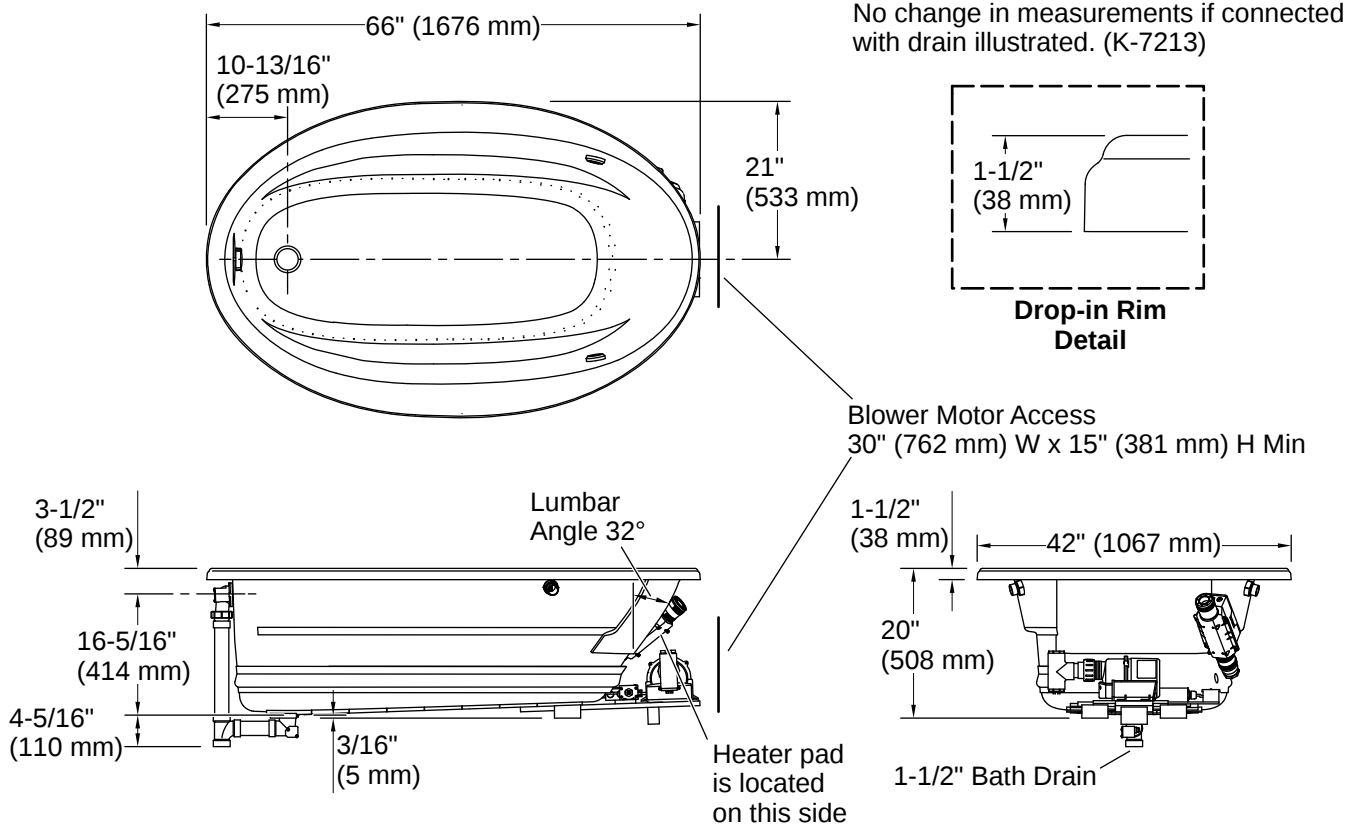

Installation

- Drop-in or undermount
- Reversible drain

Installation Notes

Install this product according to the installation instructions.

Measure your actual product for rough-in details.

The hot water supply should be 70% of the capacity of the bath or greater. Installations will vary.