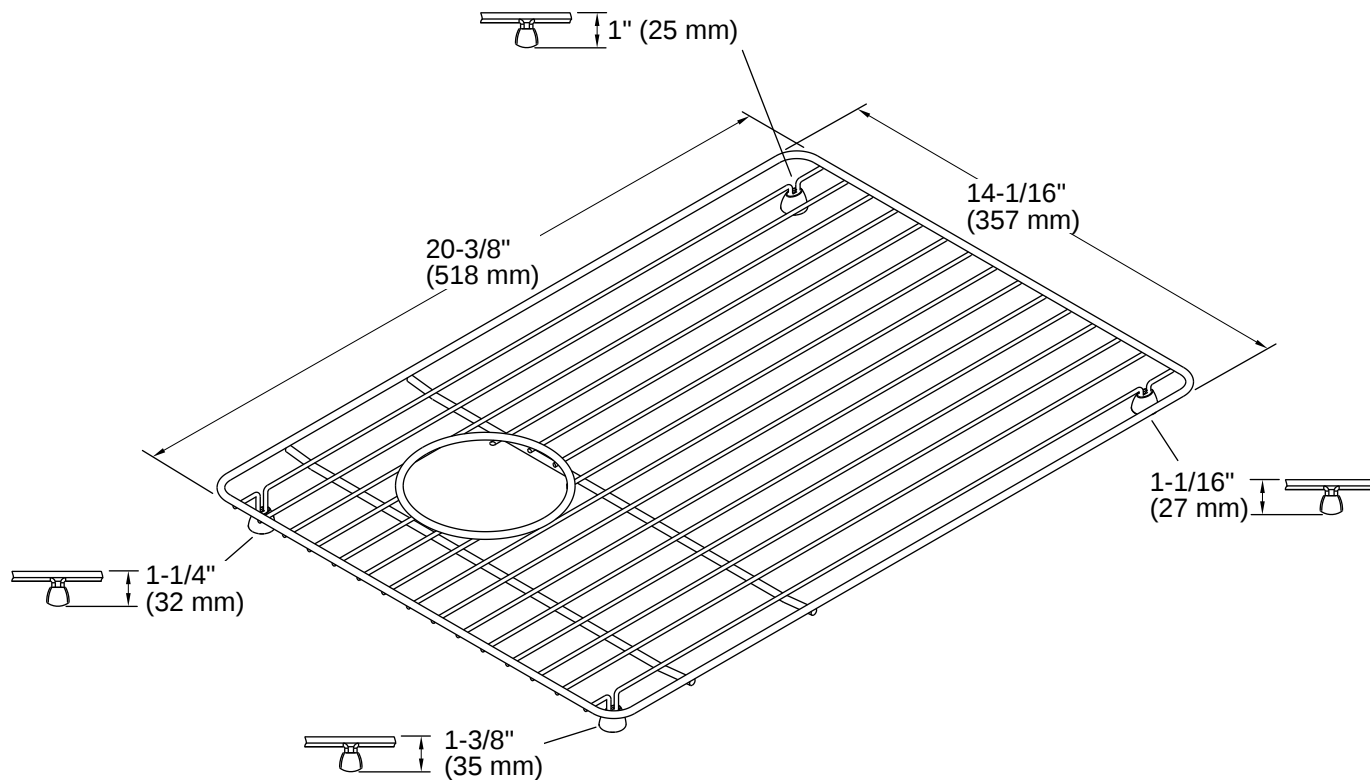

Installation Notes

Install this product according to the installation instructions.