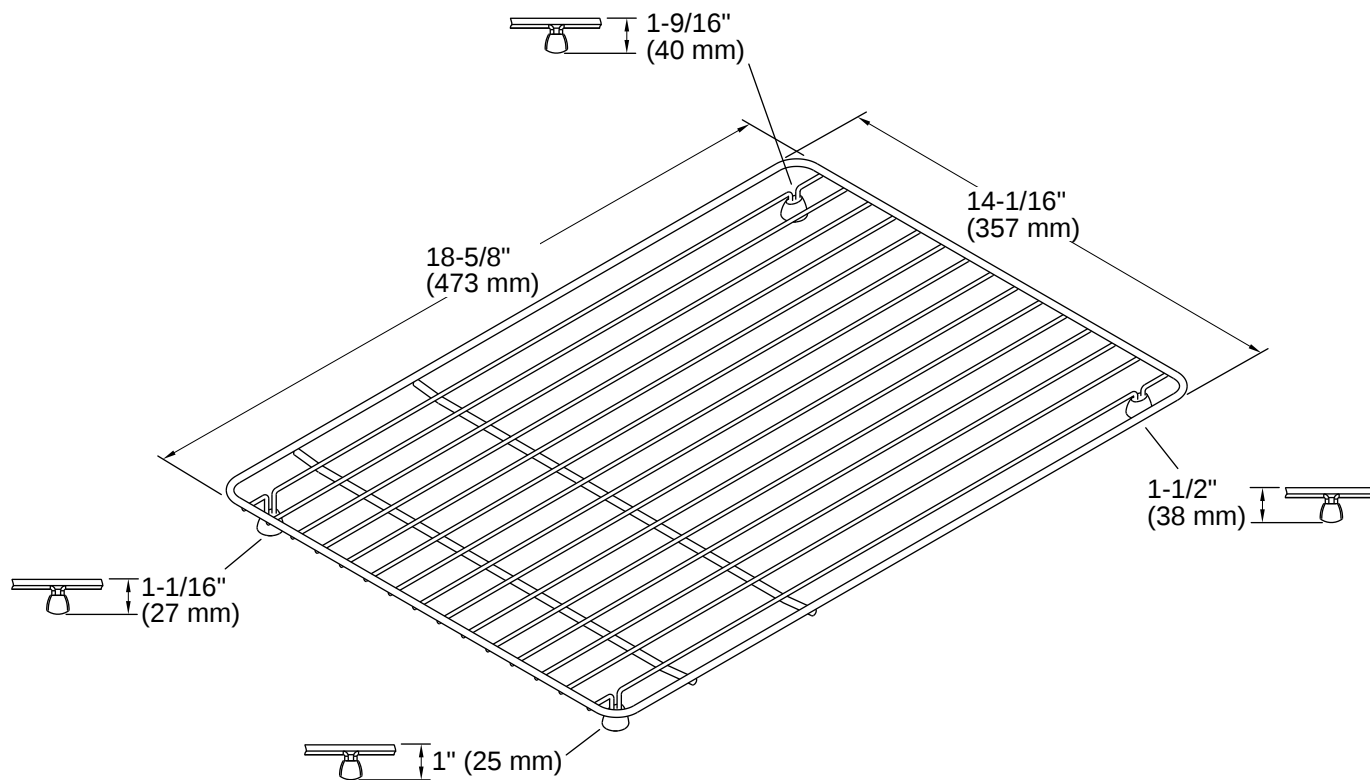

Installation Notes

Install this product according to the installation instructions.