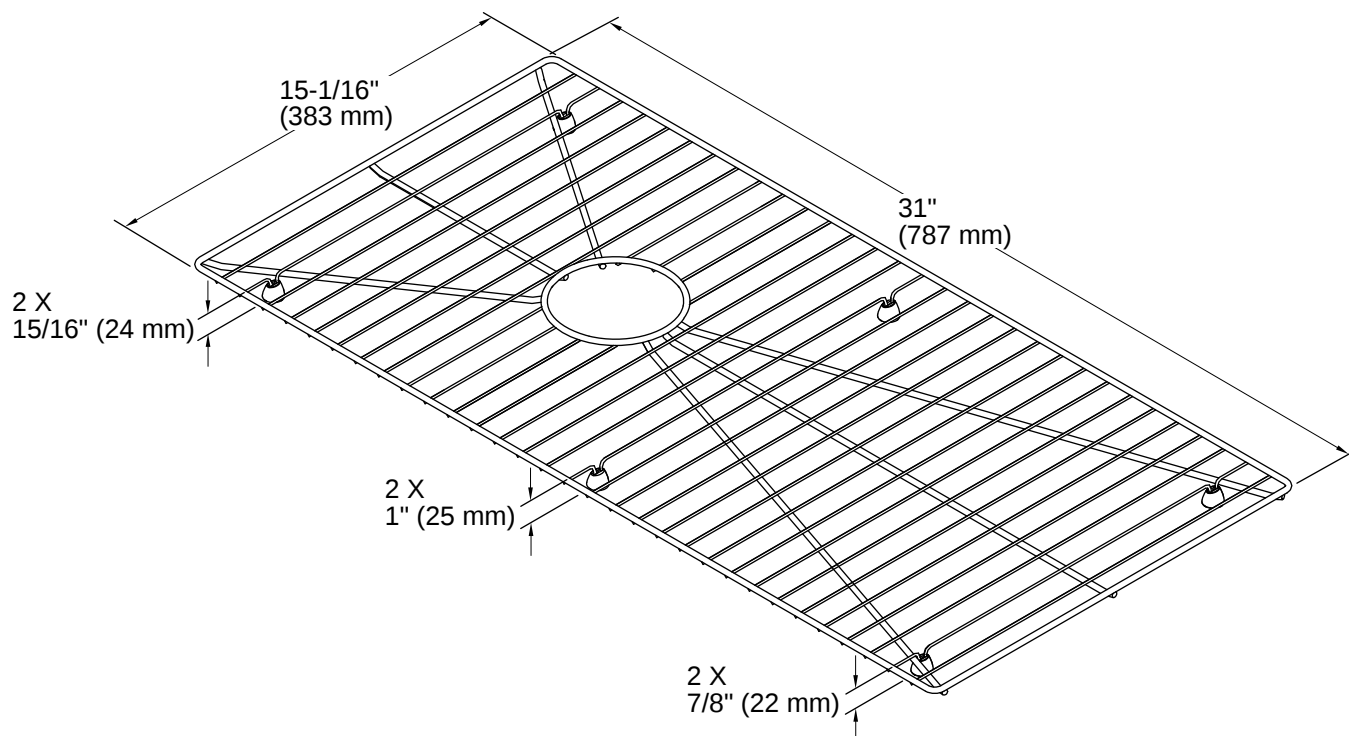

Installation Notes

Install this product according to the installation instructions.