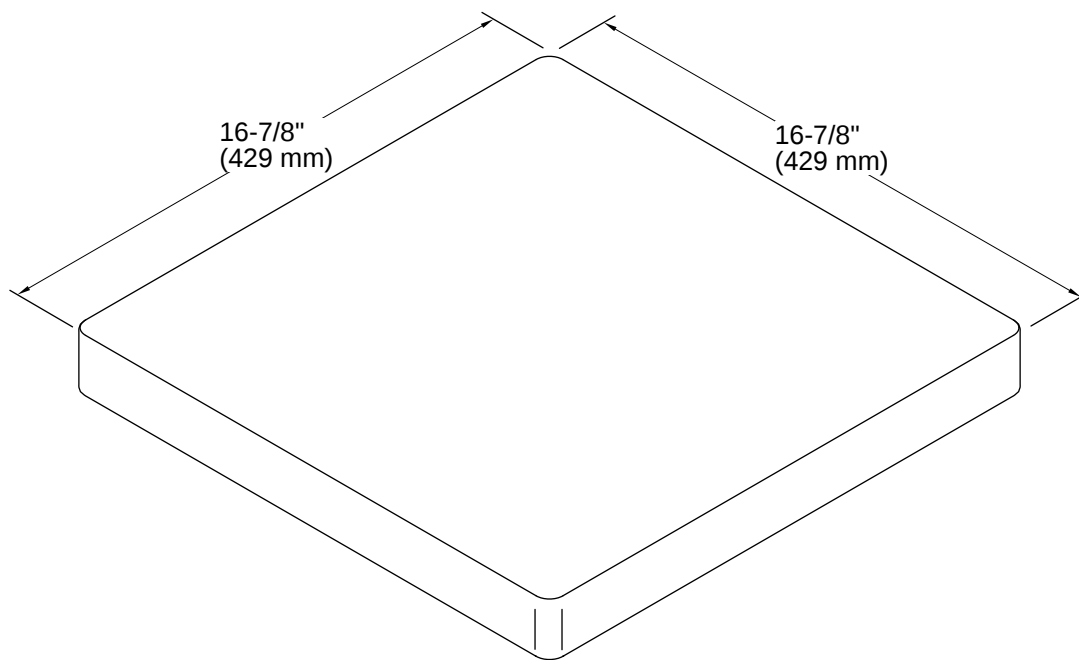

Installation Notes

Install this product according to the installation instructions.