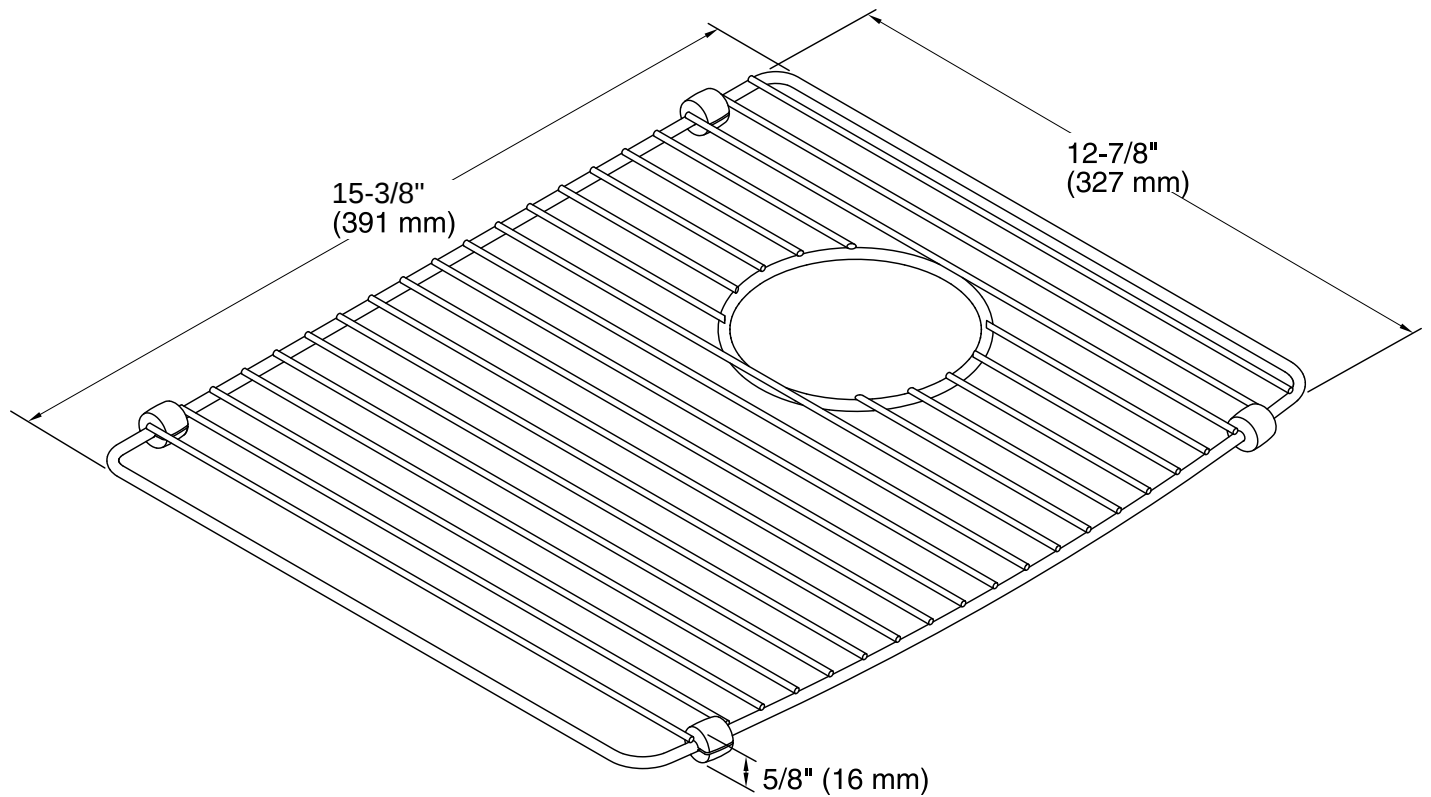

Installation Notes

Install this product according to the installation instructions.