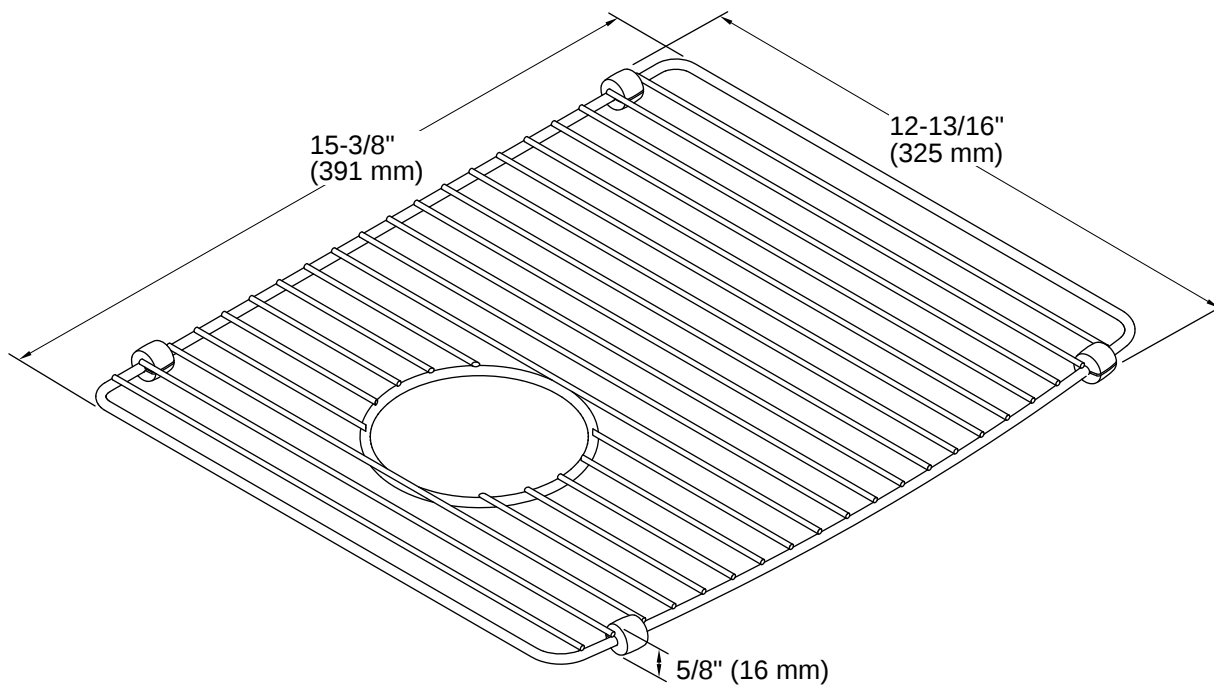

Installation Notes

Install this product according to the installation instructions.