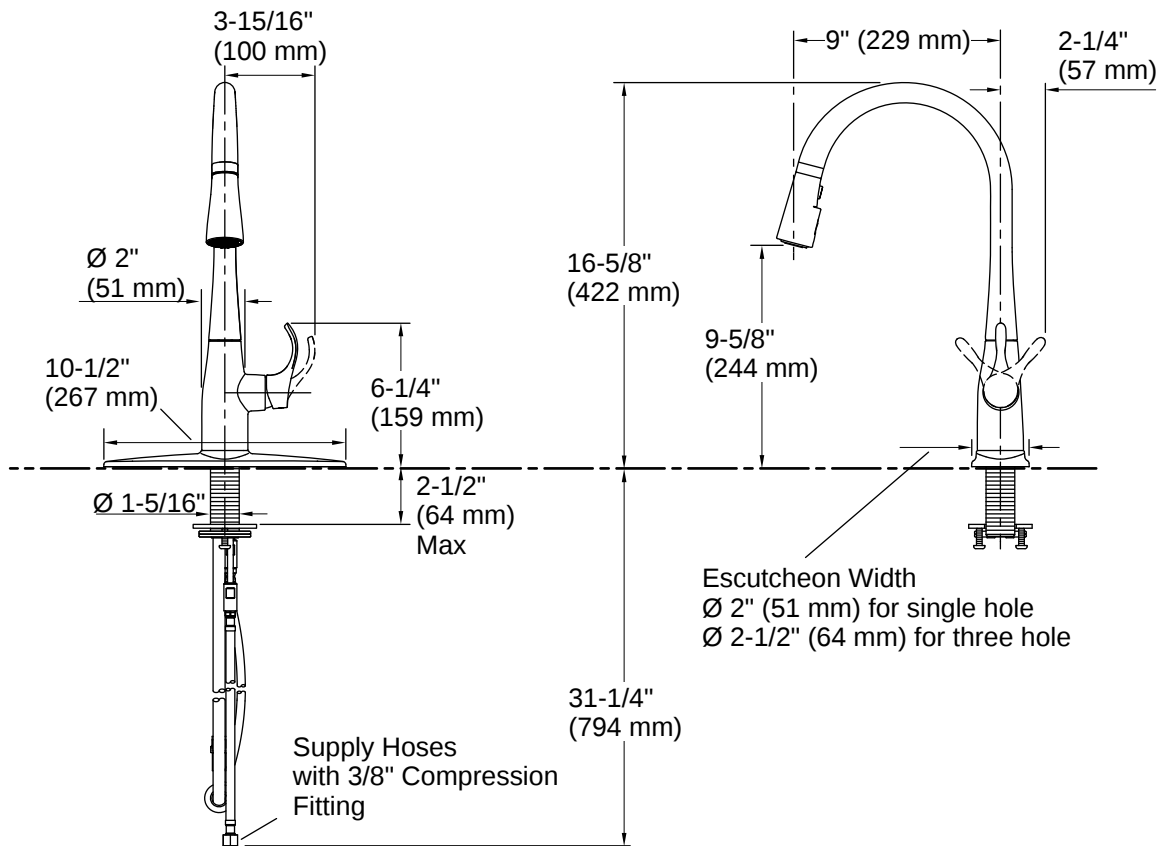

Handle

Handle Style/ Type: Lever

Spout

Spout Reach: 9" (229 mm)

Flow Rate

Faucet Flow Rate: 1.5 gpm (5.7 l/min)

Valves

Included Valves: Ceramic disc, Thermostatic, Volume Control

Installation

- For single-hole or three-hole installation (escutcheon plate included)
- Flexible supply lines and installation ring simplify installation

Installation Notes

Install this product according to the installation instructions.