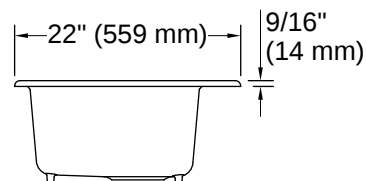

Installation

- Undermount
- Undermount installation kit not included

Installation Notes

Install this product according to the installation instructions.

NOTICE: Countertop manufacturer or cutter must use the cut-out template provided with the product, or a current one provided by Kohler Co. (call 1-800-4-KOHLER). Kohler Co. is not responsible for cutout errors when the incorrect cut-out template is used.

IMPORTANT! Use of the colander, wood cutting board, and utility rack requires the "reveal" cutout option on the cutout template.