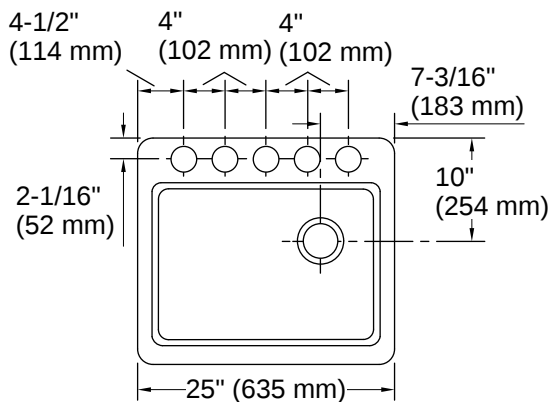

Installation

- Undermount
- Undermount installation kit not included

Installation Notes

Install this product according to the installation instructions.

NOTICE: Countertop manufacturer or cutter must use the cut-out template provided with the product, or a current one provided by Kohler Co. (call 1-800-4-KOHLER). Kohler Co. is not responsible for cutout errors when the incorrect cut-out template is used.

IMPORTANT! Use of the colander, wood cutting board, and utility rack requires the "reveal" cutout option on the cutout template.