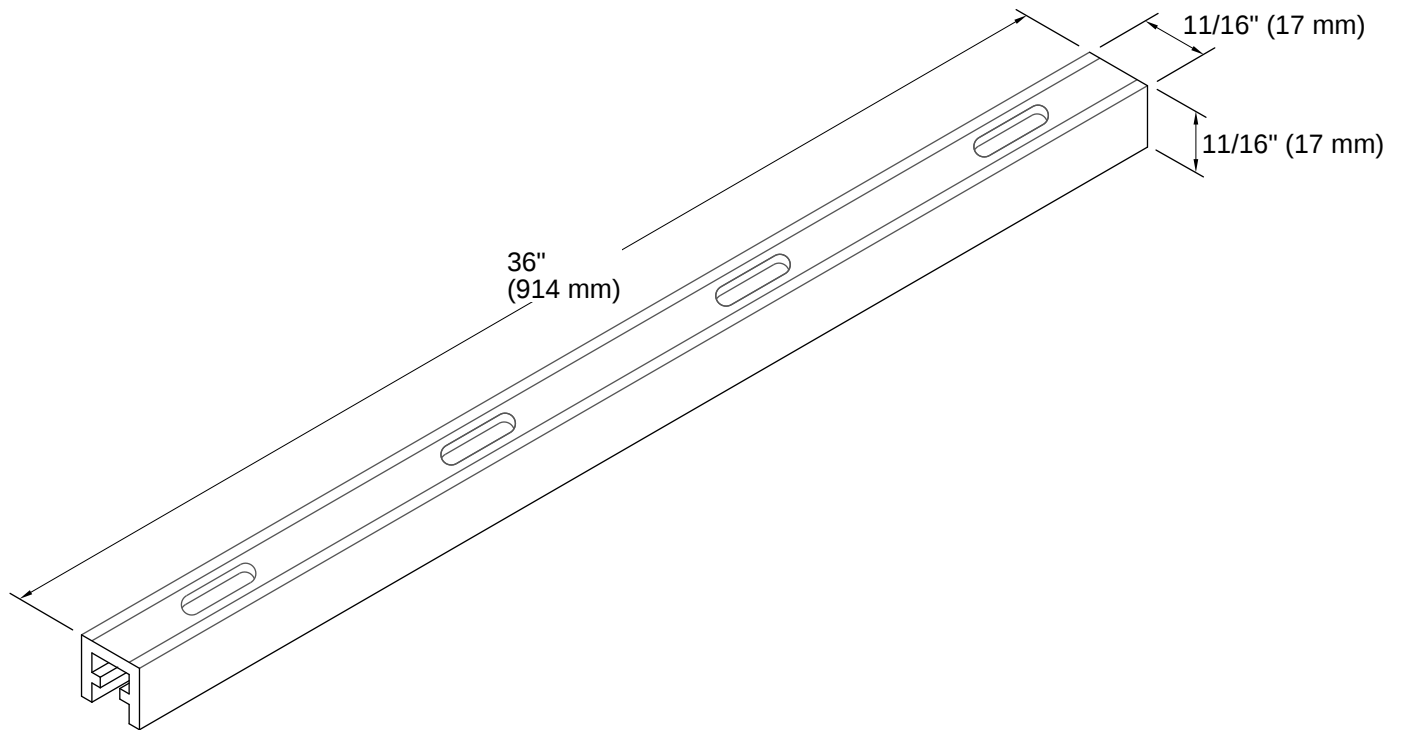

Installation Notes

Install this product according to the installation instructions.