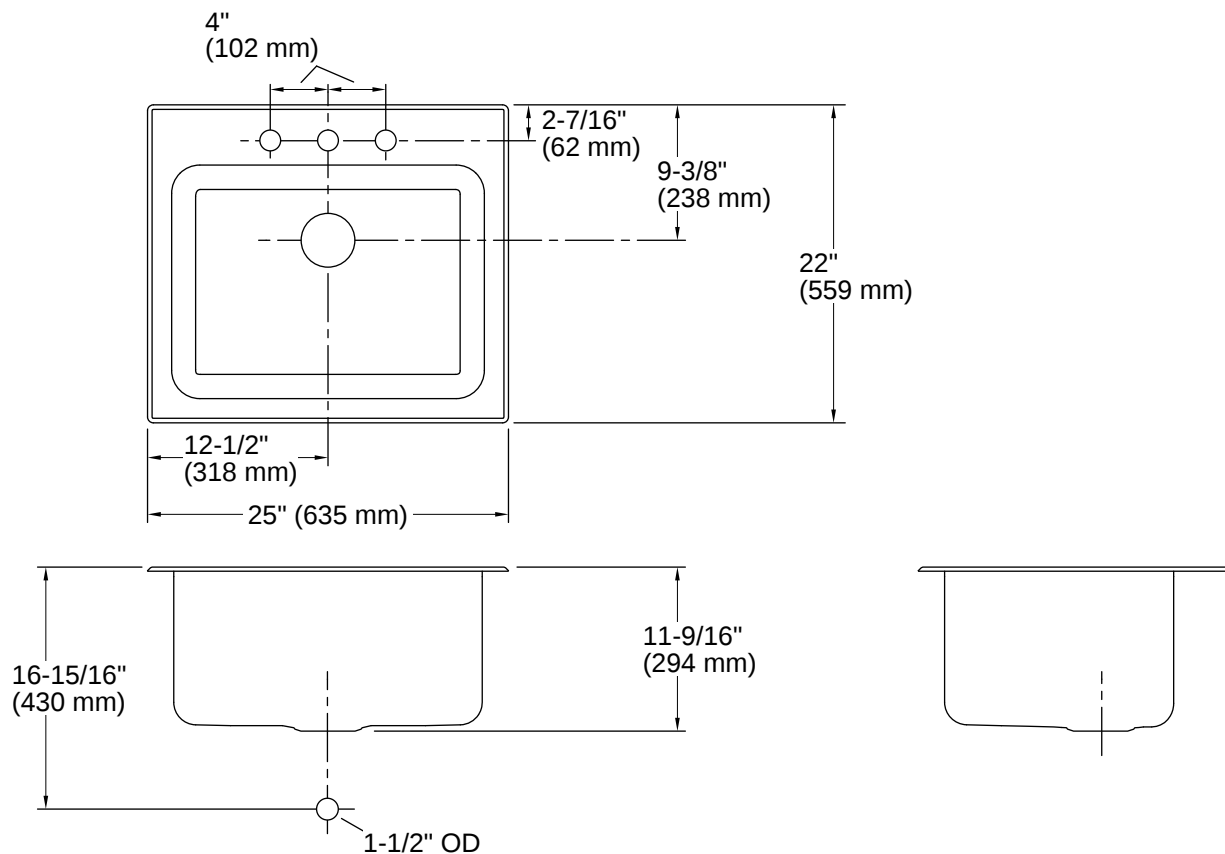

Installation

- Top-mount

Installation Notes

Install this product according to the installation instructions.