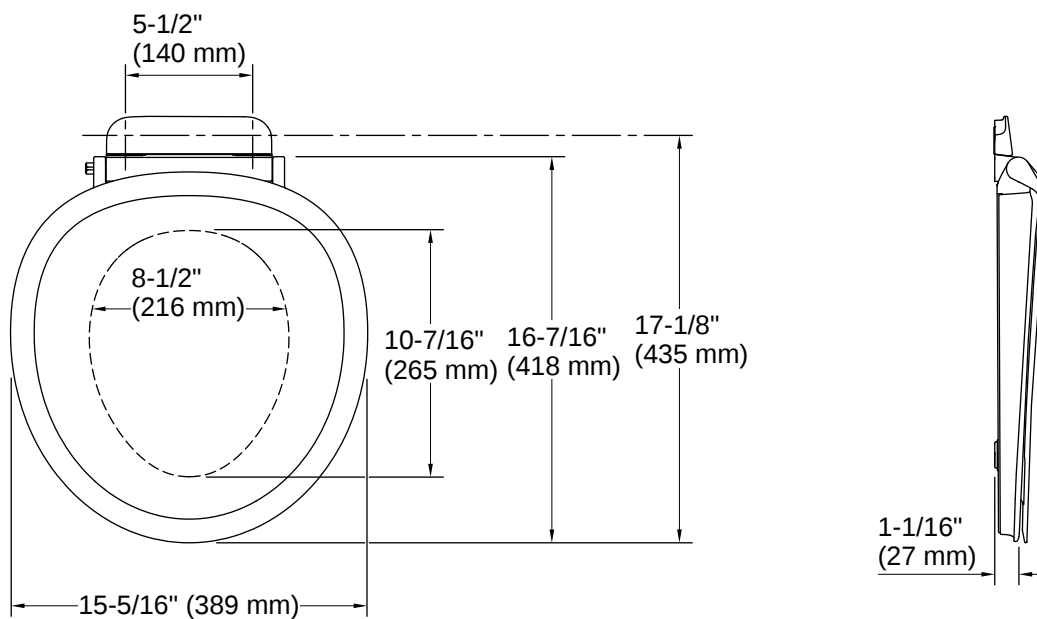

Seat Shape Type:	Round-front
Seat Front Type:	Closed-front
Seat-Mounting Holes:	5-1/2" (140 mm)

Warranty

See website for detailed warranty information.

KOHLER® Toilets and Seats Limited Warranty

Installation Notes