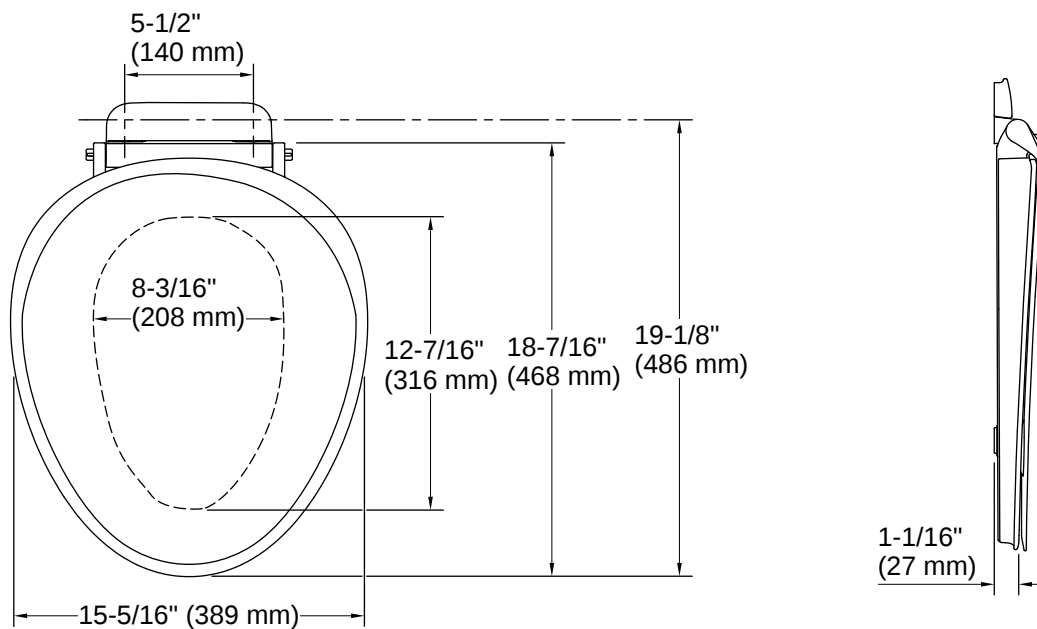

Installation Notes

Install this product according to the installation instructions.