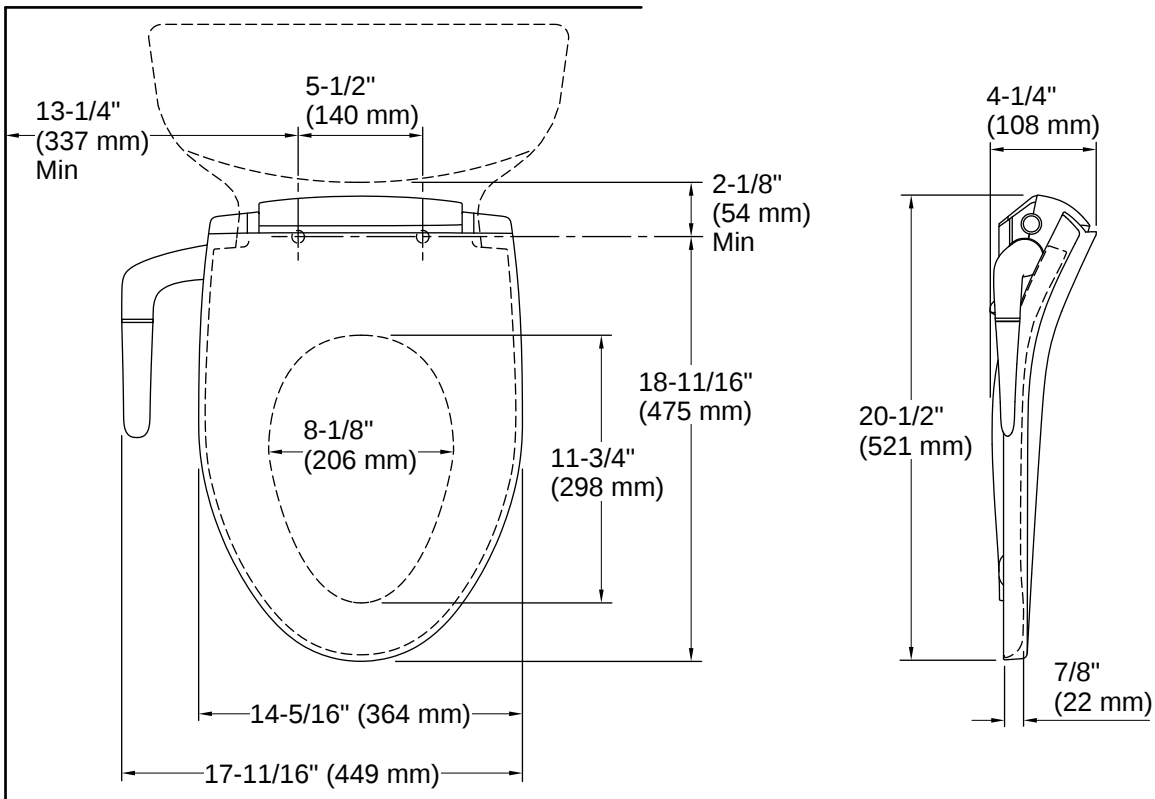

Installation

- Requires connection to toilet water supply line. All hoses and connections are included

Installation Notes

Install this product according to the installation instructions.

WARNING: Risk of scalding. High water temperature can cause severe burns. Do not connect this device to a water supply with a maximum temperature above 104°F (40°C).

Only connect the seat to a cold water supply of drinking quality water at a pressure of 20 (139 kPa) - 80 psi (551 kPa).

Locate the receptacle at least 6" (152 mm) above the floor, and within a 32" (813 mm) radius measured 2" (51 mm) from the bowl ledge.