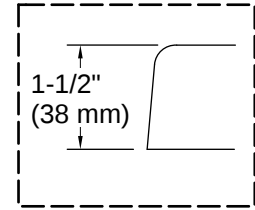

No change in measurements if connected with drain illustrated. (K-7272)

Drop-in Rim Detail

Blower Motor Access
20" (508 mm) W x 15" (381 mm) H Min