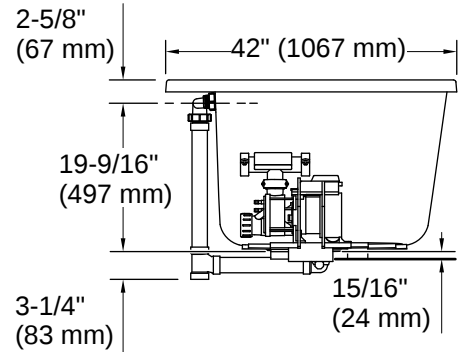

Drain Location:	Center
Drain Hole Diameter:	2-1/4" (57 mm)
Basin Area, Bottom:	46-3/8" x 31-3/16" (1178 mm x 792 mm)
Basin Area, Top:	67-3/4" x 35-3/8" (1721 mm x 899 mm)
Water Depth:	18-7/16" (469 mm)
Water Capacity:	111 gal (420.2 L)
Minimum Floor Load:	54.6 lbs/ft ²
Weight:	115 lbs (52.2 kg)

No change in measurements if connected with drain illustrated. (K-7272)

Drop-in Rim Detail

Blower Motor Access
20" (508 mm) W x 15" (381 mm) H Min

Installation

- Drop-in or undermount
- Center drain
- Requires Clearflo slotted overflow bath drain (sold separately)