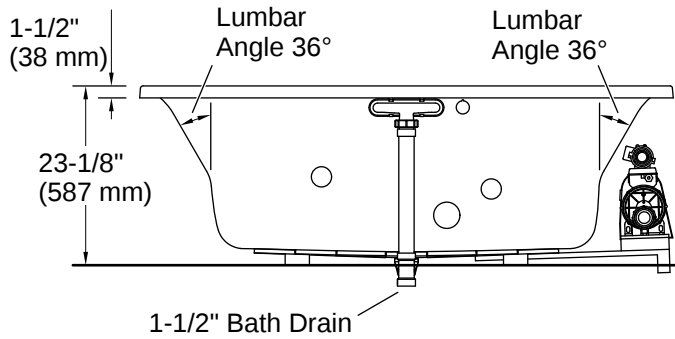

Drain Location:	Center
Drain Hole Diameter:	2-1/4" (57 mm)
Basin Area, Bottom:	46-3/8" x 31-3/16" (1178 mm x 792 mm)
Basin Area, Top:	67-3/4" x 35-3/8" (1721 mm x 899 mm)
Water Depth:	18-7/16" (469 mm)
Water Capacity:	111 gal (420.2 L)
Minimum Floor Load:	54.6 lbs/ft ²
Weight:	115 lbs (52.2 kg)

No change in measurements if connected with drain illustrated. (K-7272)

Drop-in Rim Detail

Blower Motor Access
20" (508 mm) W x 15" (381 mm) H Min

Installation

- Drop-in or undermount
- Center drain
- Requires Clearflo slotted overflow bath drain (sold separately)