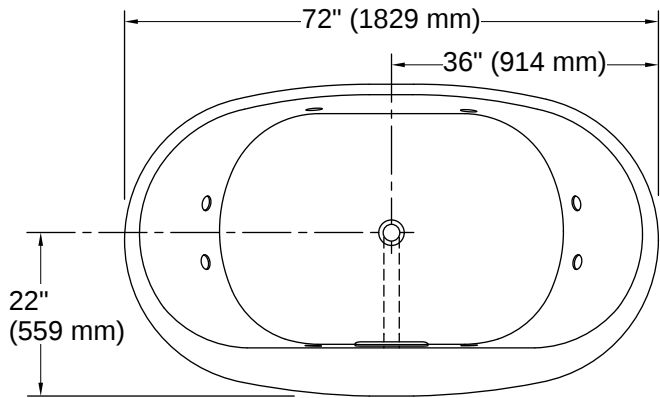

Drain Location:	Center
Drain Hole Diameter:	2-1/4" (57 mm)
Basin Area, Bottom:	46-3/8" x 31-3/16" (1178 mm x 792 mm)
Basin Area, Top:	67-3/4" x 35-3/8" (1721 mm x 899 mm)
Water Depth:	18-7/16" (469 mm)
Water Capacity:	111 gal (420.2 L)
Minimum Floor Load:	54.6 lbs/ft ²
Weight:	115 lbs (52.2 kg)

No change in measurements if connected with drain illustrated. (K-7272)

Drop-in Rim Detail

Blower Motor Access
20" (508 mm) W x 15" (381 mm) H Min

Installation

- Drop-in or undermount
- Center drain
- Requires Clearflo slotted overflow bath drain (sold separately)