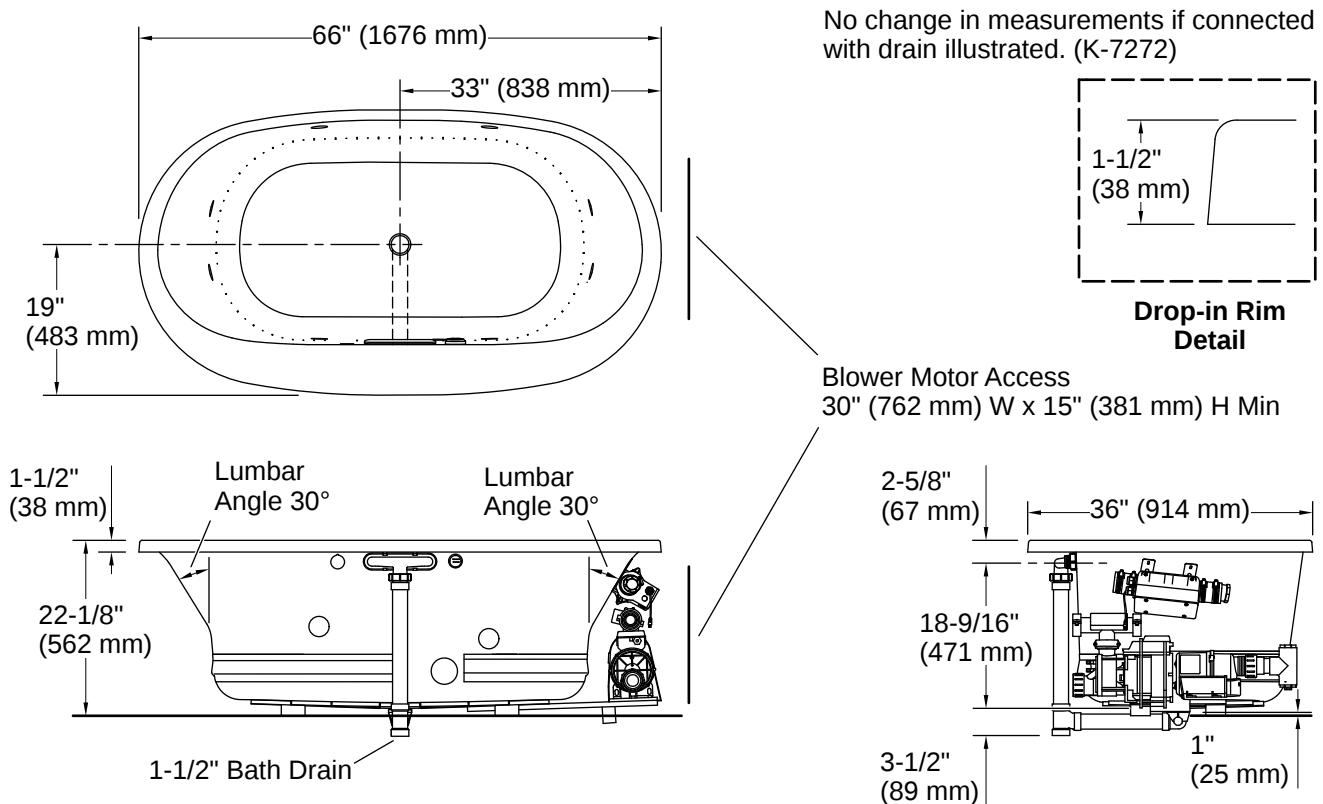

Installation

- Drop-in or undermount
- Center drain
- 120 V electrical requirement allows for easy installation with standard outlet
- Requires three dedicated circuits
- Requires Clearflo slotted overflow bath drain (sold separately)

Installation Notes

Install this product according to the installation instructions.

Measure your actual product for rough-in details.

The hot water supply should be 70% of the capacity of the bath or greater. Installations will vary.