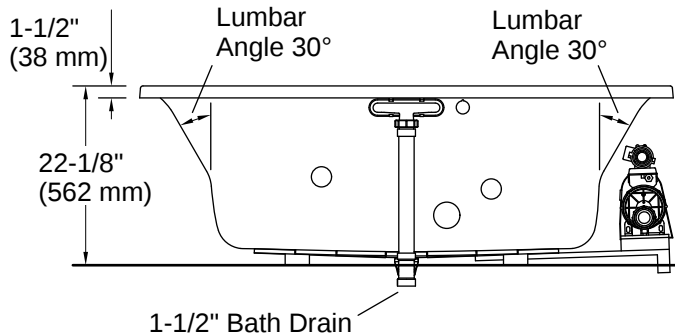

Drain Location:	Center
Drain Hole Diameter:	2-1/4" (57 mm)
Basin Area, Bottom:	46-5/16" x 25-3/8" (1177 mm x 644 mm)
Basin Area, Top:	64-15/16" x 29-5/16" (1649 mm x 744 mm)
Water Depth:	17-7/16" (442 mm)
Water Capacity:	84.55 gal (320.1 L)
Minimum Floor Load:	54.8 lbs/ft ²
Weight:	93 lbs (42.2 kg)

No change in measurements if connected with drain illustrated. (K-7272)

Drop-in Rim Detail

Blower Motor Access
20" (508 mm) W x 15" (381 mm) H Min

Installation

- Drop-in or undermount
- Center drain
- Requires Clearflo slotted overflow bath drain (sold separately)