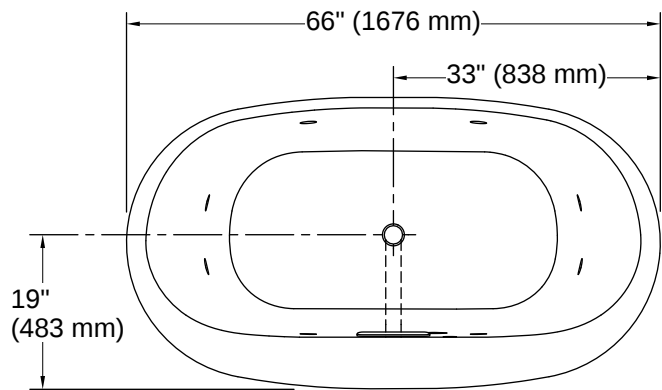

Drain Location:	Center
Drain Hole Diameter:	2-1/4" (57 mm)
Basin Area, Bottom:	46-5/16" x 25-3/8" (1177 mm x 644 mm)
Basin Area, Top:	64-15/16" x 29-5/16" (1649 mm x 744 mm)
Water Depth:	17-7/16" (442 mm)
Water Capacity:	84.55 gal (320.1 L)
Minimum Floor Load:	54.8 lbs/ft ²
Weight:	93 lbs (42.2 kg)

No change in measurements if connected with drain illustrated. (K-7272)

Drop-in Rim Detail

Blower Motor Access
20" (508 mm) W x 15" (381 mm) H Min

Installation

- Drop-in or undermount
- Center drain
- Requires Clearflo slotted overflow bath drain (sold separately)