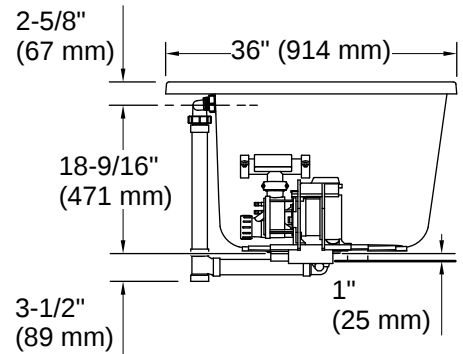

Drain Location:	Center
Drain Hole Diameter:	2-1/4" (57 mm)
Basin Area, Bottom:	46-5/16" x 25-3/8" (1177 mm x 644 mm)
Basin Area, Top:	64-15/16" x 29-5/16" (1649 mm x 744 mm)
Water Depth:	17-7/16" (442 mm)
Water Capacity:	84.55 gal (320.1 L)
Minimum Floor Load:	54.8 lbs/ft ²
Weight:	93 lbs (42.2 kg)

No change in measurements if connected with drain illustrated. (K-7272)

Drop-in Rim Detail

Blower Motor Access
20" (508 mm) W x 15" (381 mm) H Min

Installation

- Drop-in or undermount
- Center drain
- Requires Clearflo slotted overflow bath drain (sold separately)