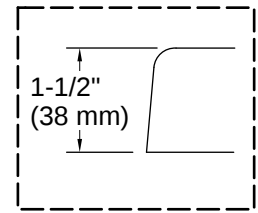

Drain Location:	Center
Drain Hole Diameter:	2-1/4" (57 mm)
Basin Area, Bottom:	46-5/16" x 25-3/8" (1177 mm x 644 mm)
Basin Area, Top:	64-15/16" x 29-5/16" (1649 mm x 744 mm)
Water Depth:	17-7/16" (442 mm)
Water Capacity:	84.55 gal (320.1 L)
Minimum Floor Load:	54.8 lbs/ft ²
Weight:	93 lbs (42.2 kg)

No change in measurements if connected with drain illustrated. (K-7272)

Drop-in Rim Detail

Blower Motor Access
20" (508 mm) W x 15" (381 mm) H Min

Installation

- Drop-in or undermount
- Center drain
- Requires Clearflo slotted overflow bath drain (sold separately)