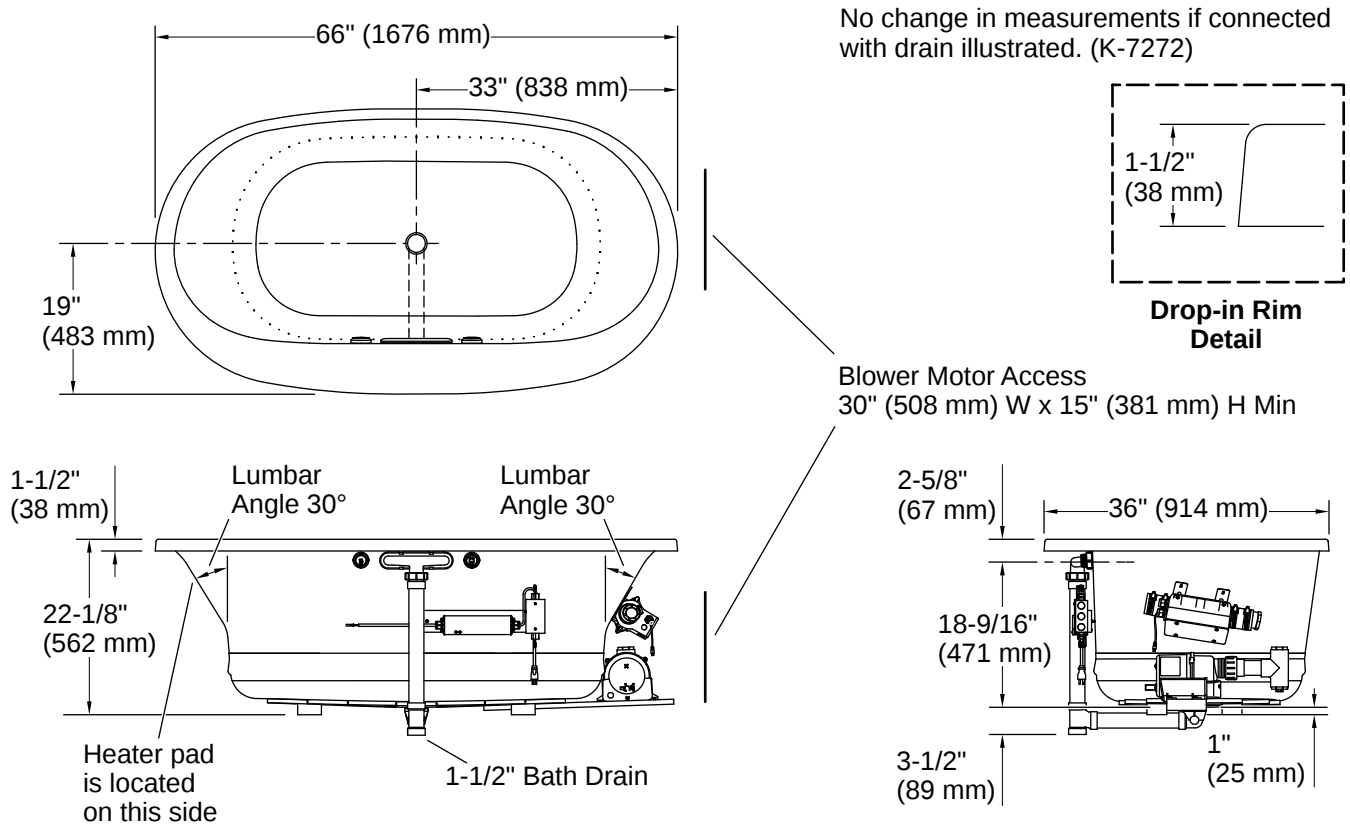

Installation

- Drop-in or undermount
- Center drain
- 120 V electrical requirement allows for easy installation with standard outlet
- Requires two dedicated circuits
- Requires Clearflo slotted overflow bath drain (sold separately)

Installation Notes

Install this product according to the installation instructions.

Measure your actual product for rough-in details.

The hot water supply should be 70% of the capacity of the bath or greater. Installations will vary.