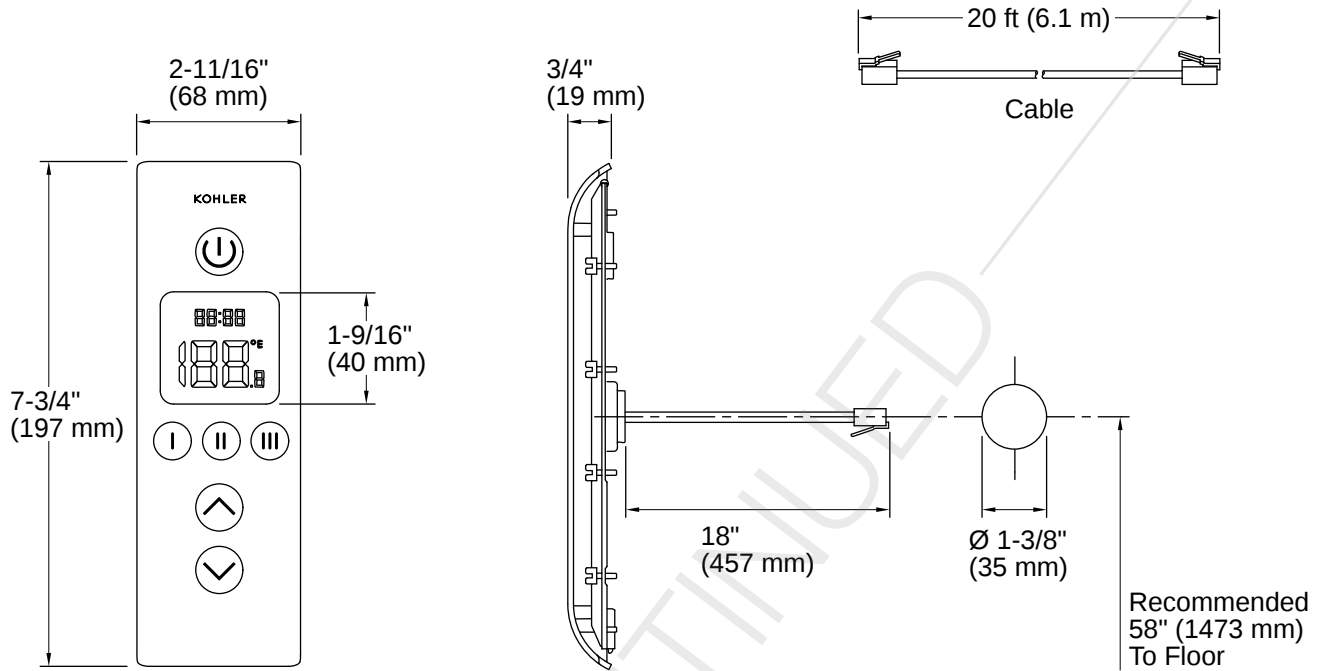

Installation

- Surface-mount

Installation Notes

Install this product according to the installation instructions.

ADA compliant when installed to the specific requirements of these regulations.