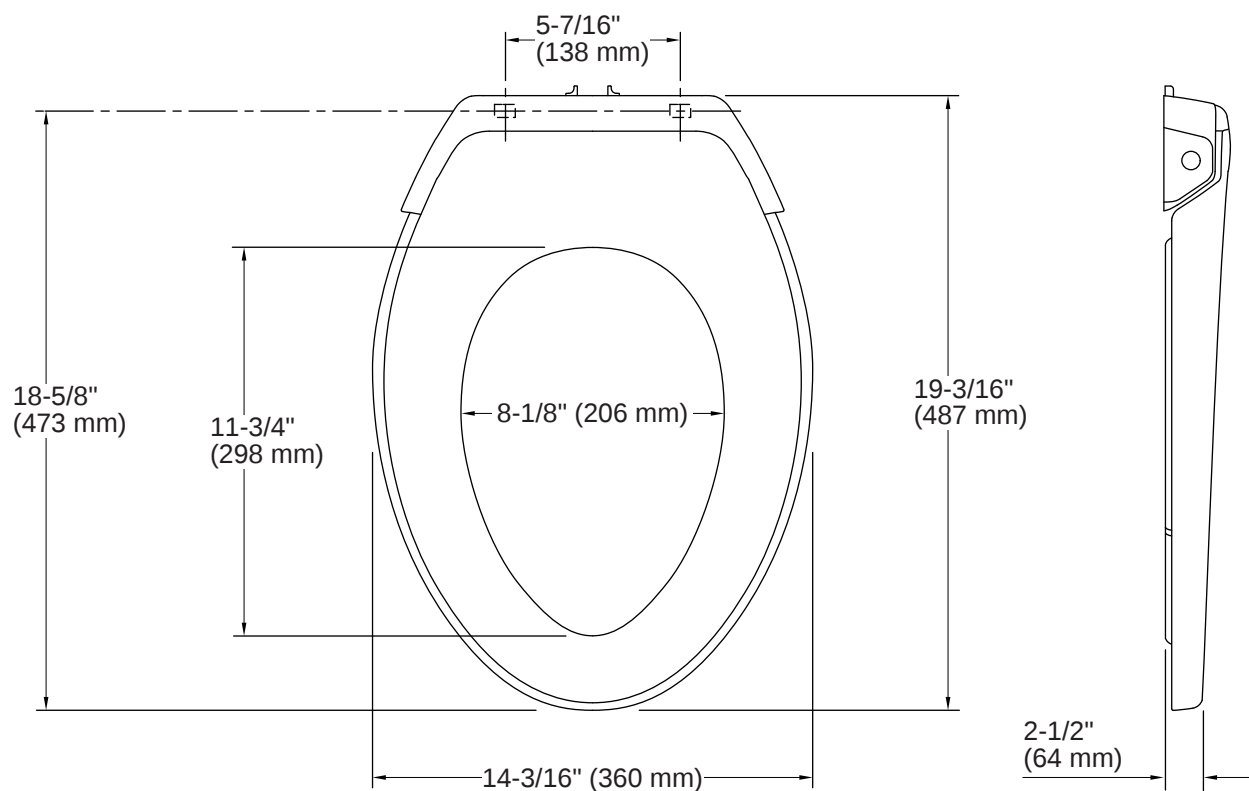

Installation Notes

Install this product according to the installation instructions.

Requires two D-cell batteries, not included.