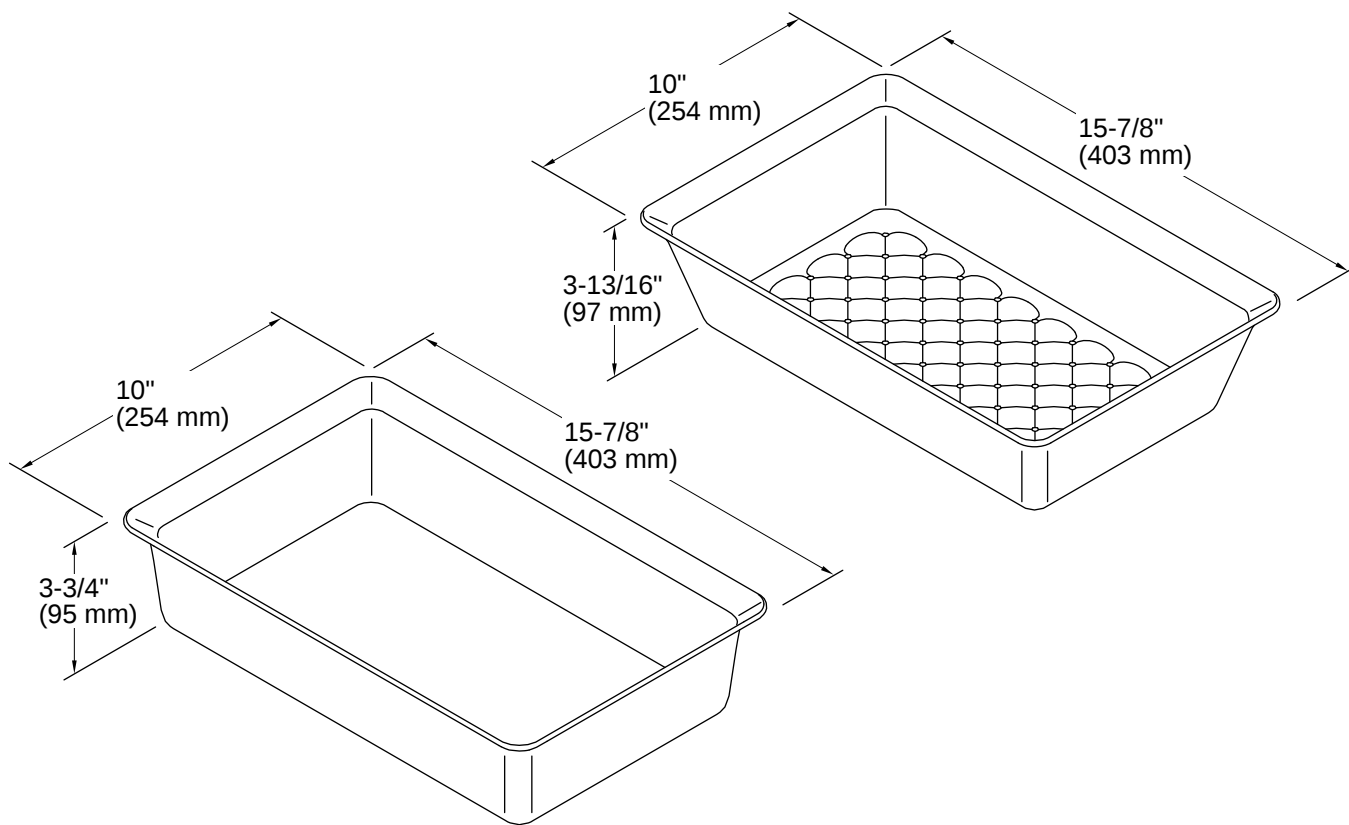

Installation Notes

Install this product according to the installation instructions.