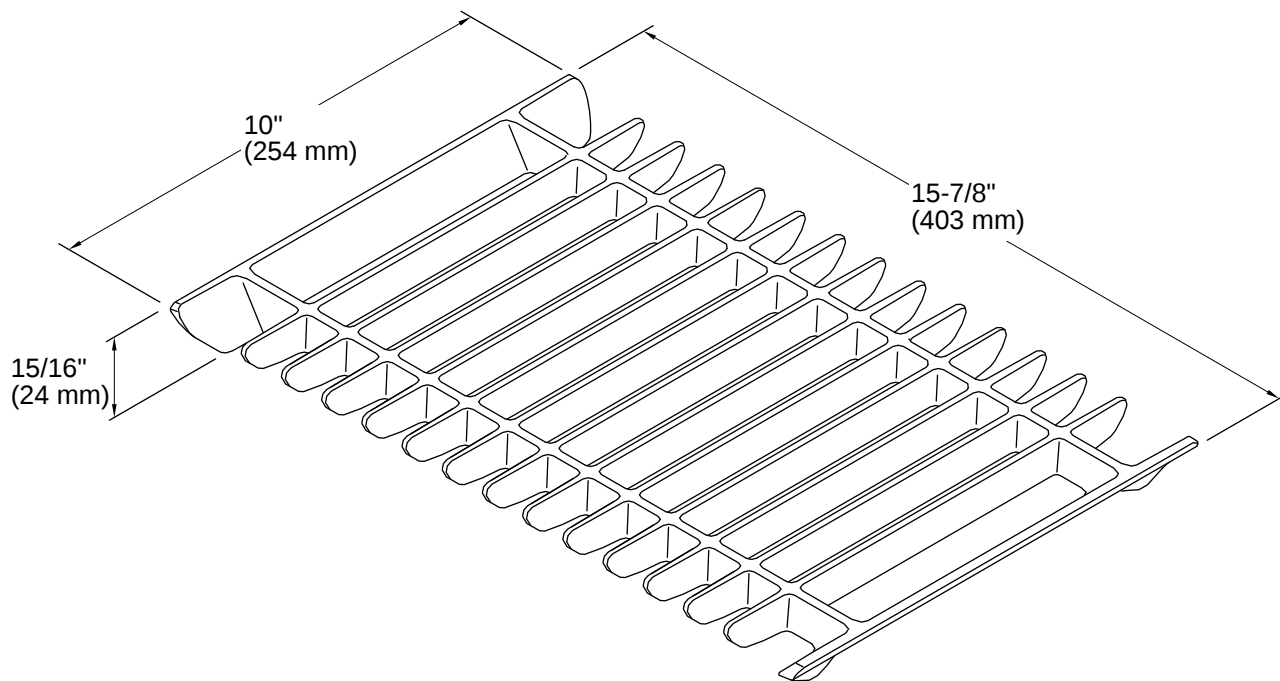

Installation Notes

Install this product according to the installation instructions.