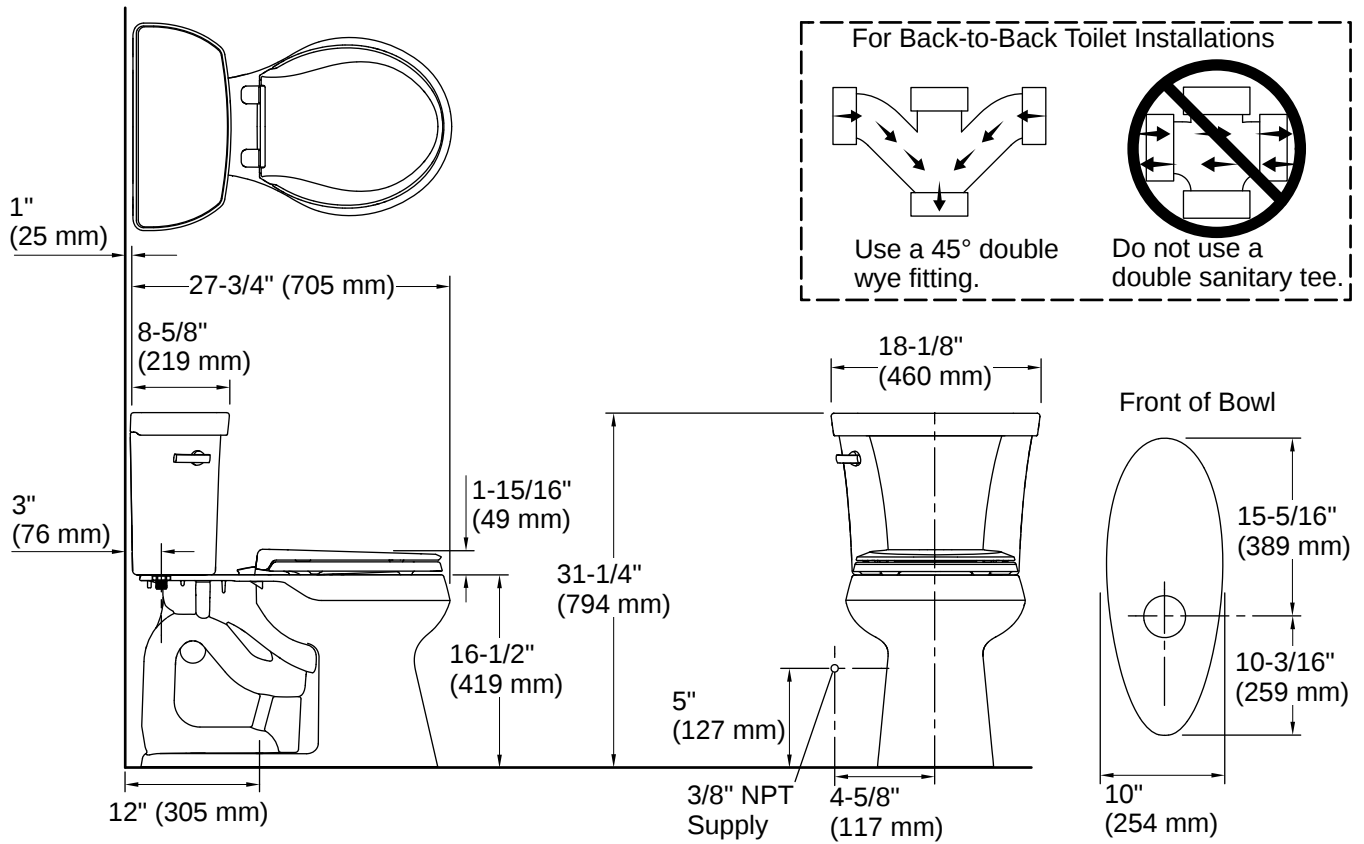

Highline® | K-5481

Two-piece round-front toilet, 1.28 gpf

Features

- Two-piece design
- Round-front bowl offers an ideal solution for smaller bathrooms and powder rooms
- Comfort Height® feature offers chair-height seating that makes sitting down and standing up easier for most adults
- Left-hand Polished Chrome trip lever
- Combination consists of toilet bowl and tank
- Eligible for consumer rebates in some municipalities
- 1.28 gpf (4.8 lpf)
- 2-1/8" (54 mm) fully glazed trapway
- Class Five® canister optimizes the flow out of the tank, harnessing gravity and the natural, powerful reducing cascade of water to increase the power and effectiveness of the flush

ASME A112.19.2/CSA B45.1
DOE - Energy Policy Act 1992
EPA WaterSense®
California Energy Commission (CEC)
ADA
ICC/ANSI A117.1
CSA B651
OBC

Technical Information

| | |
|-----------------------|------------------------------------|
| Rough-in: | Standard 12" (305mm) |
| Flush Type: | Class Five |
| Flush Rate: | 1.28 gpf (4.8 lpf) |
| Bowl Shape: | Round-front |
| Seat-Mounting Holes: | 5-1/2" (140 mm) |
| Waste Outlet: | Floor |
| Trapway Size: | 2-1/8" (54 mm) |
| Trapway Type: | Exposed |
| Water Surface Size: | 10-1/2" x 8-1/4" (267 mm x 210 mm) |
| Rim to Water Surface: | 5-3/8" (137 mm) |

Warranty

See website for detailed warranty information.

KOHLER® Toilets and Seats Limited Warranty

Installation

- Standard 12" (305 mm) rough-in
- Three-bolt quick-connect installation
- Seat and supply line sold separately

Installation Notes

Install this product according to the installation instructions.

For back-to-back toilet installations: Use only a 45° double wye fitting.

Product dimensions are nominal and may vary per ASME A112.19.2 tolerances.