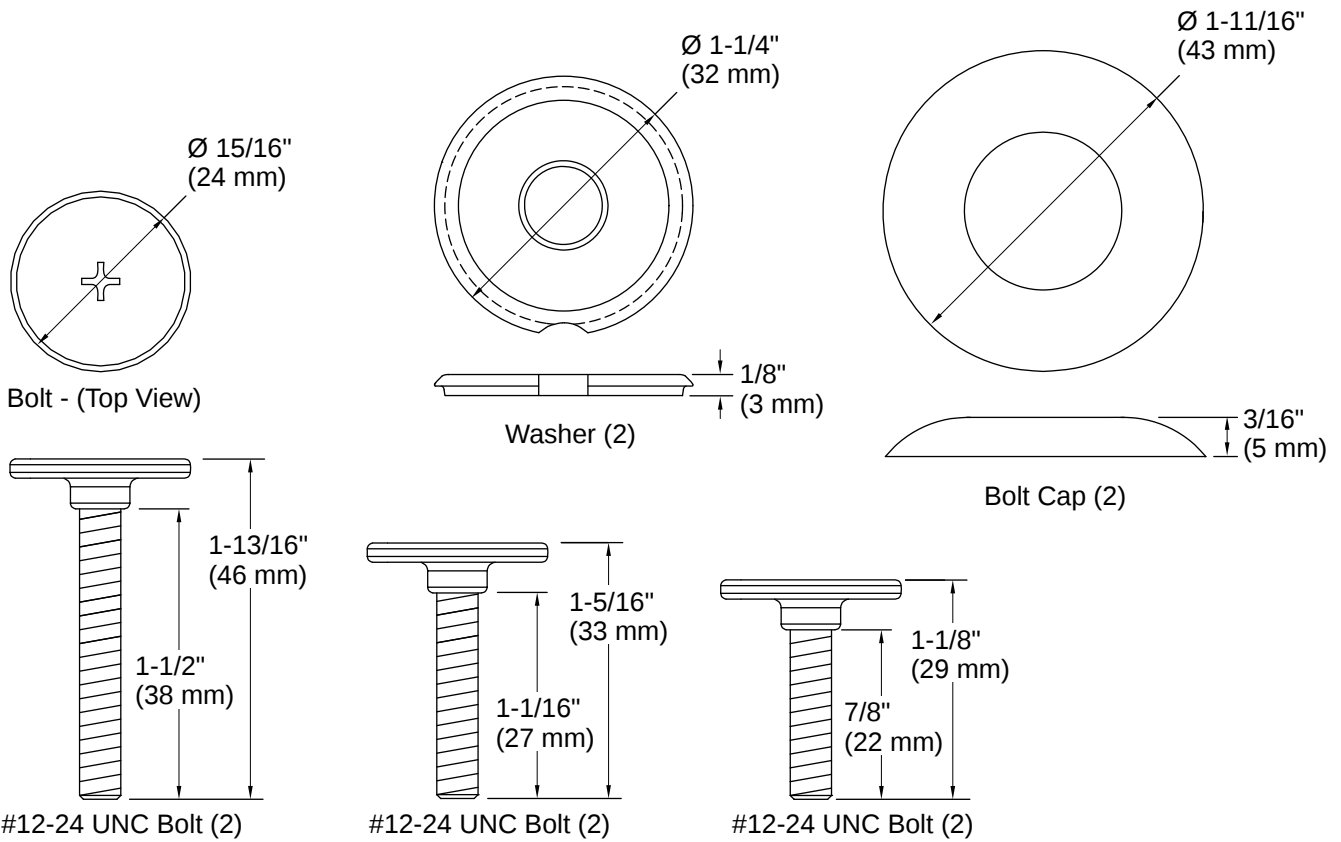

Clean Caps® | K-5420

Low-profile toilet bolt caps

Features

- Low-profile bolt caps create a sleek, minimalistic look and simplify cleaning
- Conceals floor bolts on toilet
- Unlike standard T-bolts, no bolt cutting is required
- Caps firmly secure to washers and won't pop off
- Installation is as fast and easy as traditional bolt caps
- Offered in 10 colors, designed to match exactly with KOHLER toilets
- Clean Caps® come standard with all KOHLER concealed toilets, including San Souci touchless (K-4000), San Souci (K-5172), Kathryn (K-3940), Portrait (K-3826), San Raphael (K-3466), Memoirs Classic (K-6999), and Memoirs Stately (K-6669)

Installation

- Three lengths of bolts are included to ensure the same range and depth as standard T-bolts
- Installation depth gauges are marked so users can easily identify which length of bolts are needed