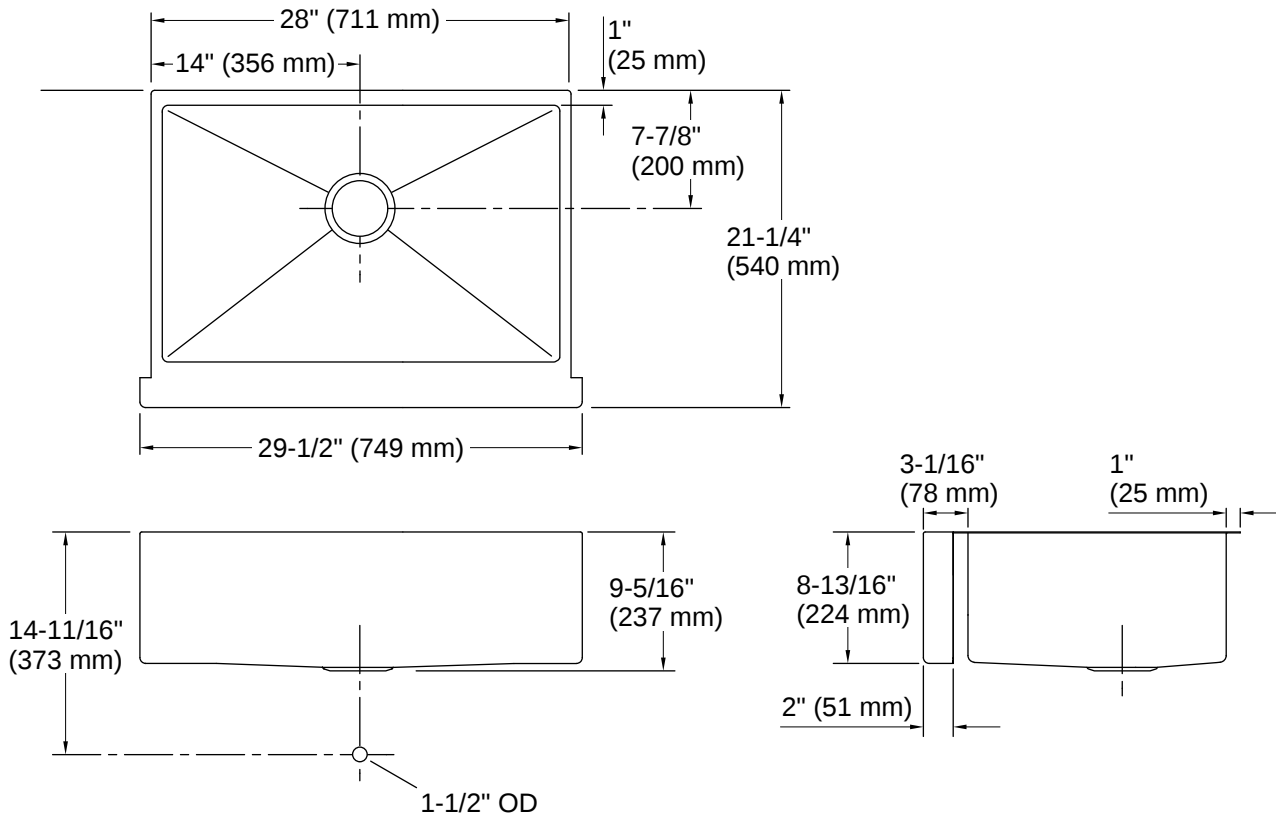

Installation

- Undermount

Installation Notes

Install this product according to the installation instructions.

The 3/4" (19 mm) side rim flanges are supported without using the clip attachment. See the installation guide for further instructions.