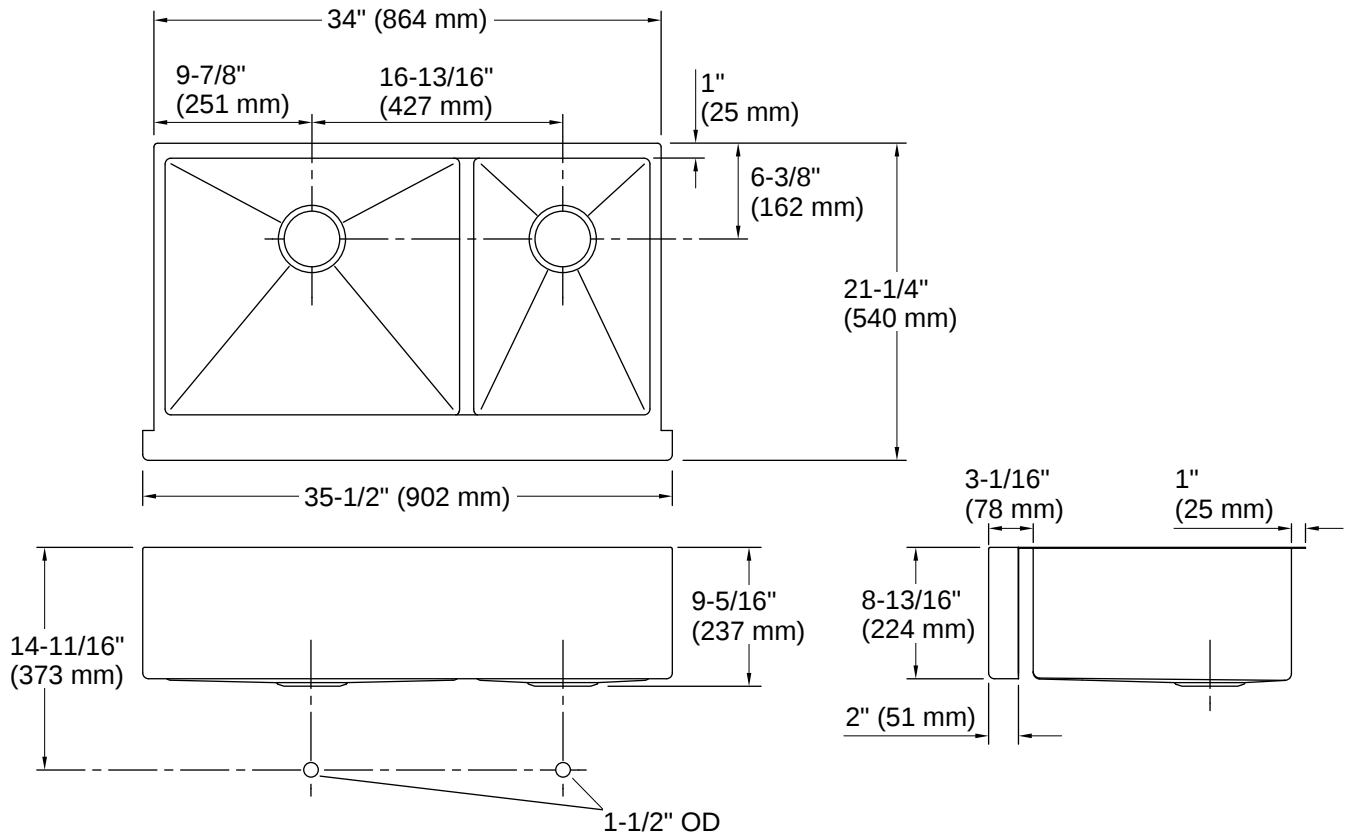

Installation

- Undermount

Installation Notes

Install this product according to the installation instructions.

The 3/4" (19 mm) side rim flanges are supported without using the clip attachment. See the installation guide for further instructions.