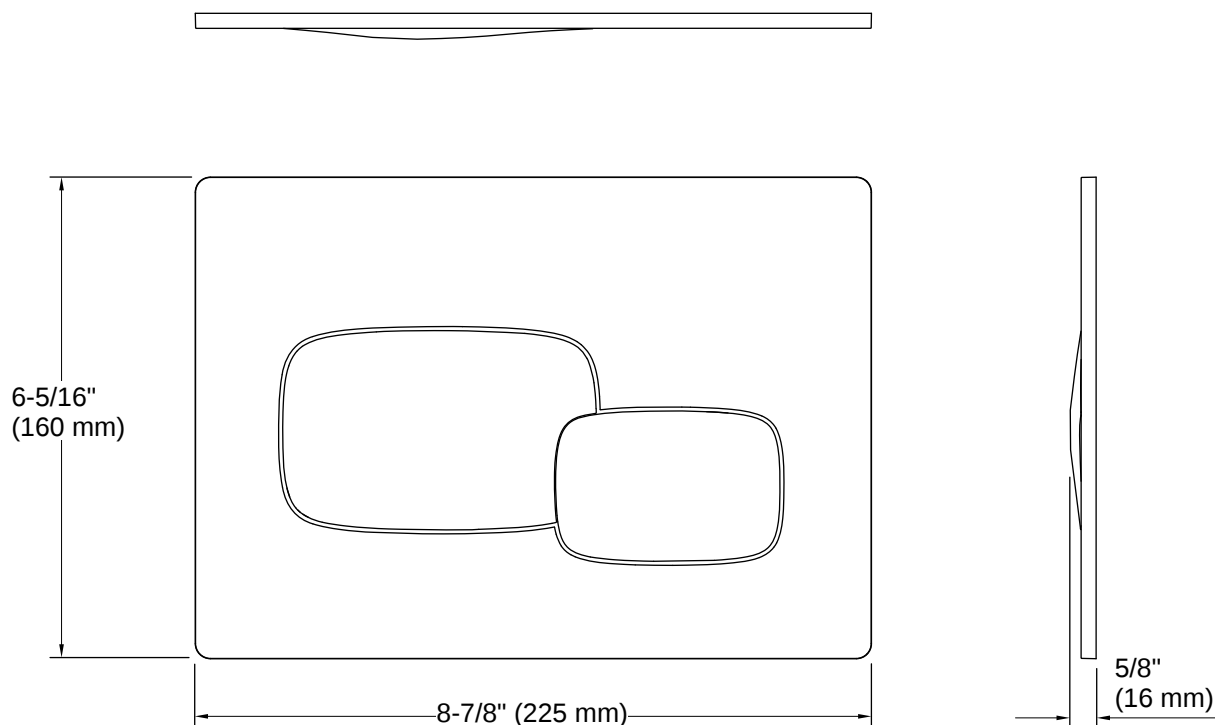

Installation

- See installation guide for more detailed information

Installation Notes

Install this product according to the installation instructions.