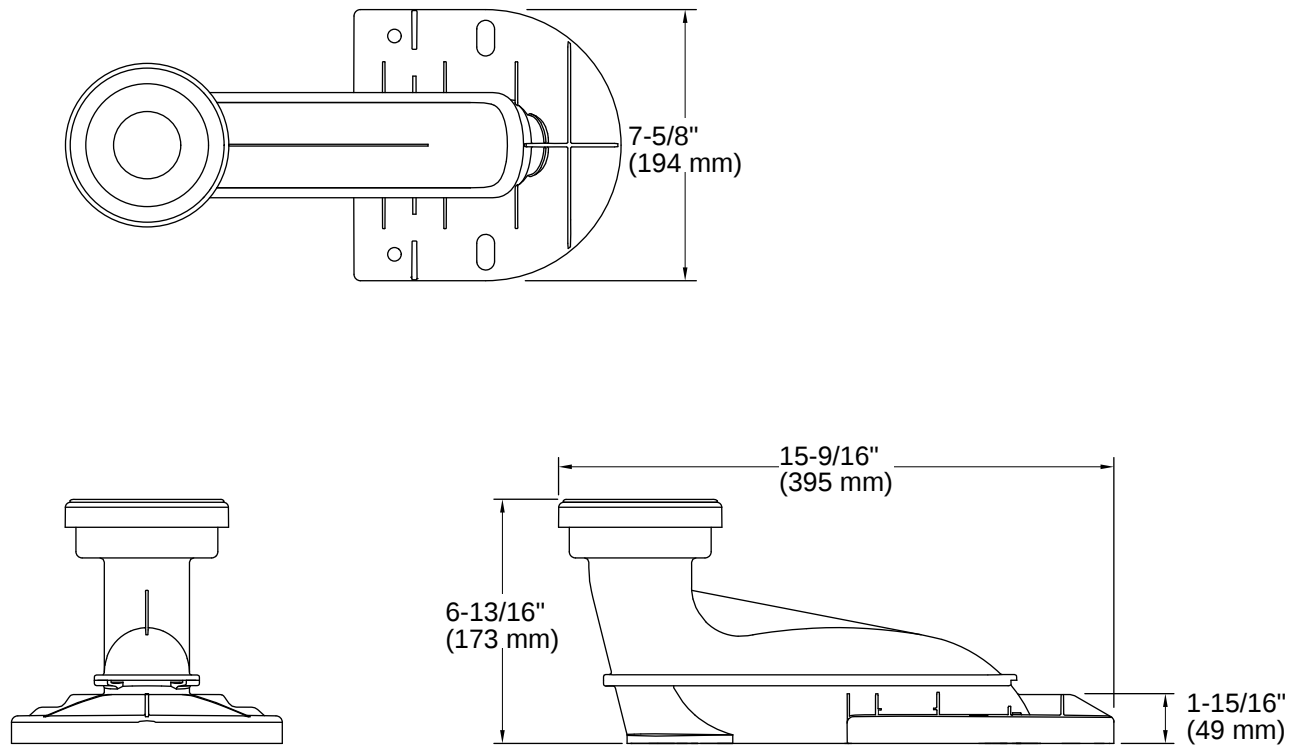

## Installation

- 14" (356 mm) rough-in